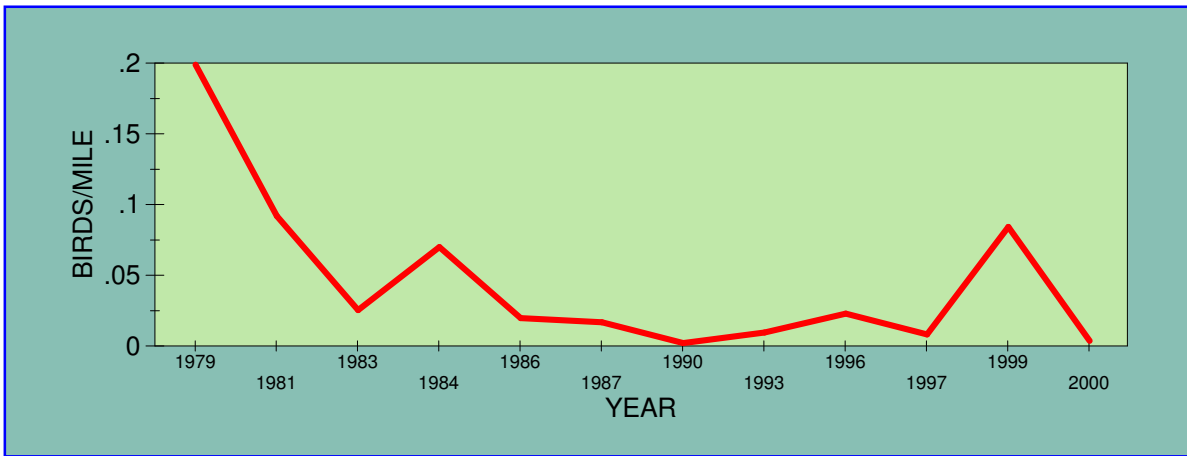

POPULATION TRENDS OF SELECTED SPECIES
1978 - 2008
Christmas Bird Count, Bemidji, Minnesota

AMERICAN CROW

AMERICAN GOLDFINCH

BOHEMIAN WAXWING

CANADA GOOSE

COMMON REDPOLL

DOWNY WOODPECKER

EVENING GROSBEAK

MALLARD

PILEATED WOODPECKER

PINE GROSBEAK

PINE SISKIN

PURPLE FINCH

RED CROSSBILL

RED-BREASTED NUTHATCH

SNOW BUNTING