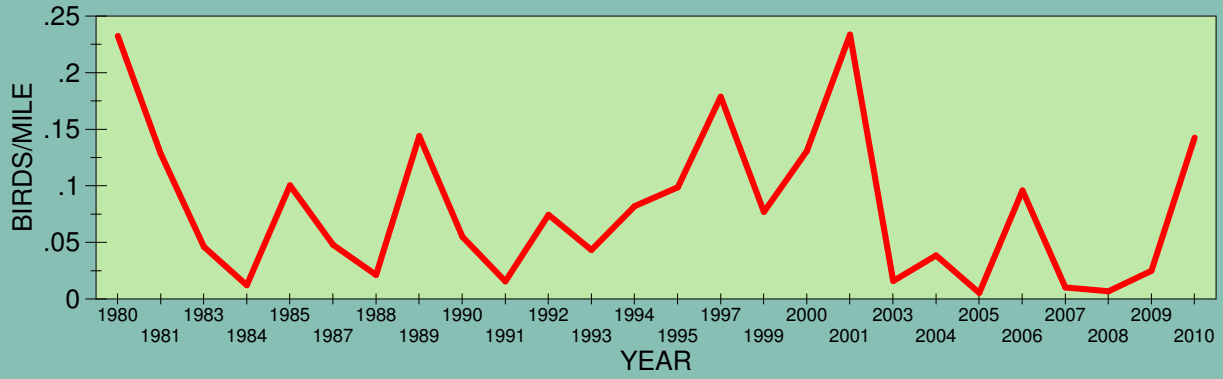

PINE GROSBEAK