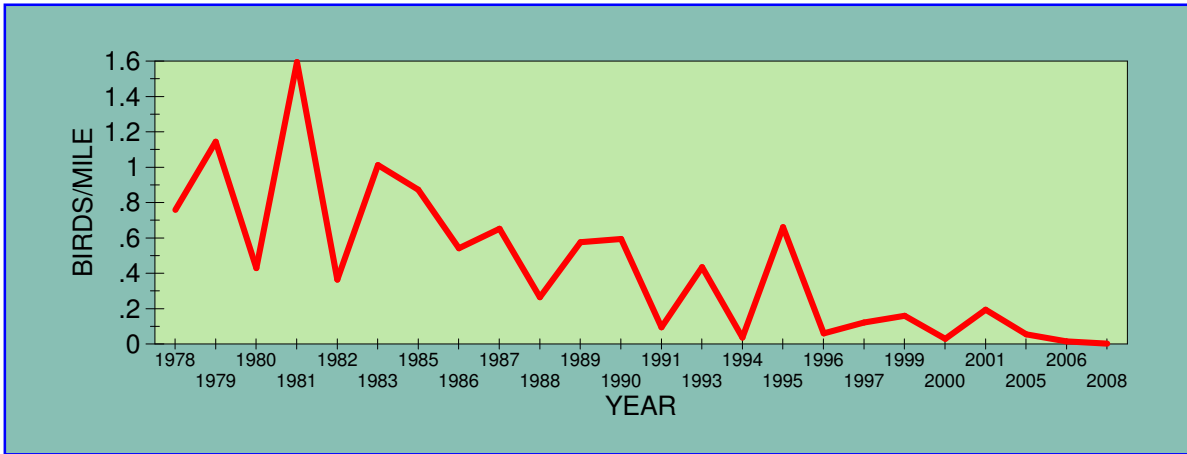

POPULATION TRENDS OF SELECTED SPECIES
1978 - 2008
Christmas Bird Count, Bemidji, Minnesota

AMERICAN CROW

AMERICAN GOLDFINCH

BOHEMIAN WAXWING

CANADA GOOSE

COMMON REDPOLL

DOWNY WOODPECKER

EVENING GROSBEAK