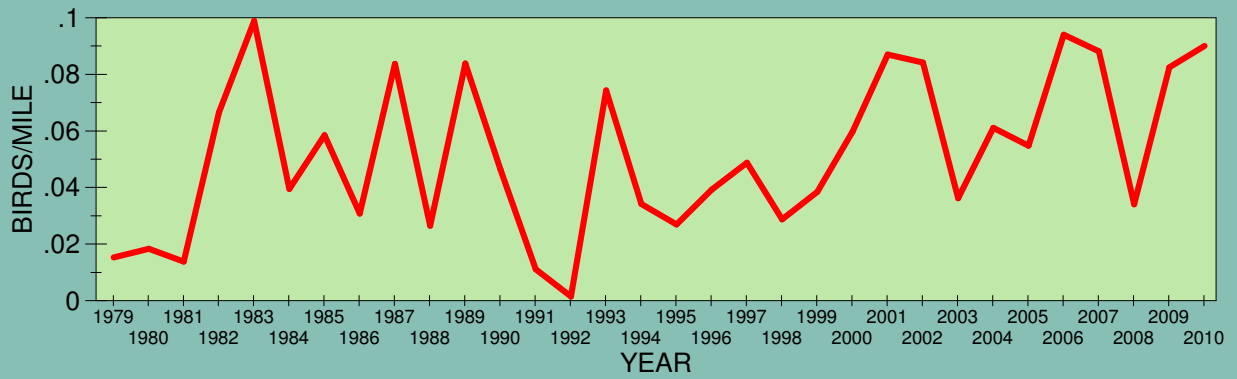

POPULATION TRENDS OF SELECTED SPECIES
1979 - 2010
Christmas Bird Count, Bemidji, Minnesota

AMERICAN CROW

AMERICAN GOLDFINCH

BOHEMIAN WAXWING

CANADA GOOSE

COMMON REDPOLL

DOWNY WOODPECKER

EVENING GROSBEAK

MALLARD

PILEATED WOODPECKER

PINE GROSBEAK

PINE SISKIN

PURPLE FINCH

RED CROSSBILL

RED-BREASTED NUTHATCH

SNOW BUNTING