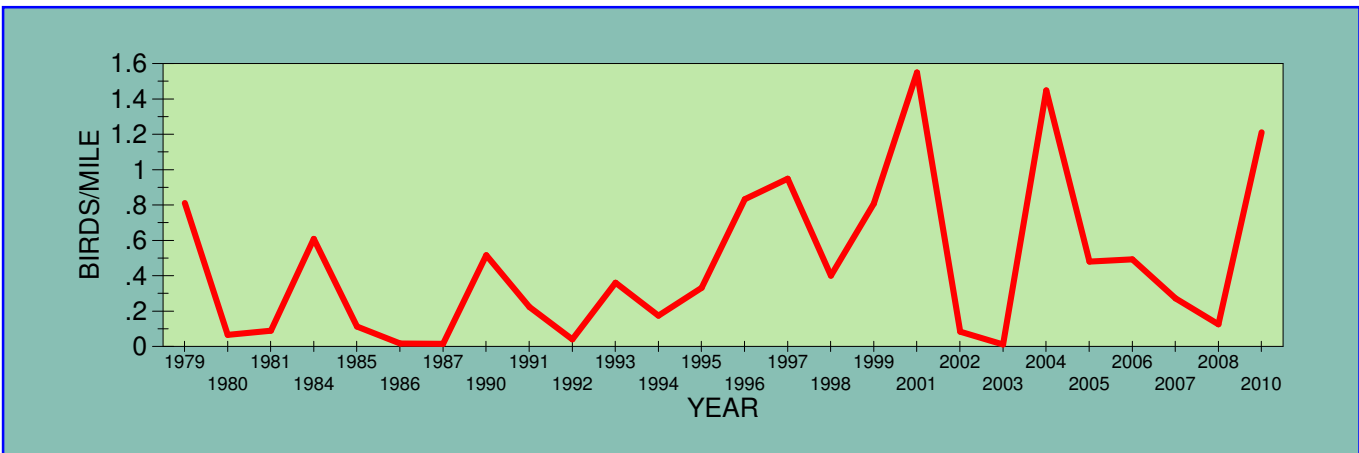

POPULATION TRENDS OF SELECTED SPECIES
1979 - 2010
Christmas Bird Count, Bemidji, Minnesota

AMERICAN CROW

AMERICAN GOLDFINCH

BOHEMIAN WAXWING

CANADA GOOSE

COMMON REDPOLL

DOWNY WOODPECKER

EVENING GROSBEAK