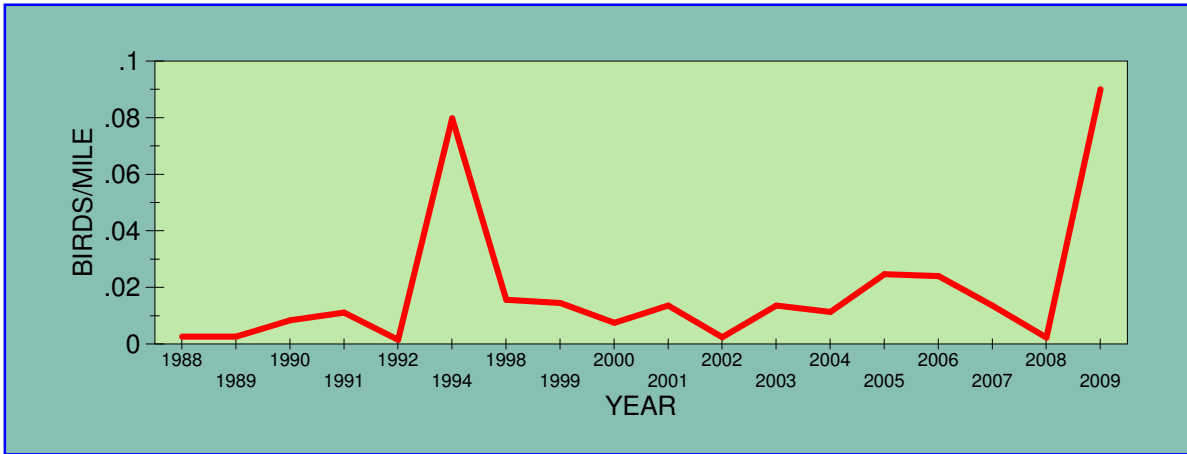

POPULATION TRENDS OF SELECTED SPECIES
1978 - 2009
Christmas Bird Count, Bemidji, Minnesota

AMERICAN CROW

AMERICAN GOLDFINCH

BOHEMIAN WAXWING

CANADA GOOSE

COMMON REDPOLL

DOWNY WOODPECKER

EVENING GROSBEAK