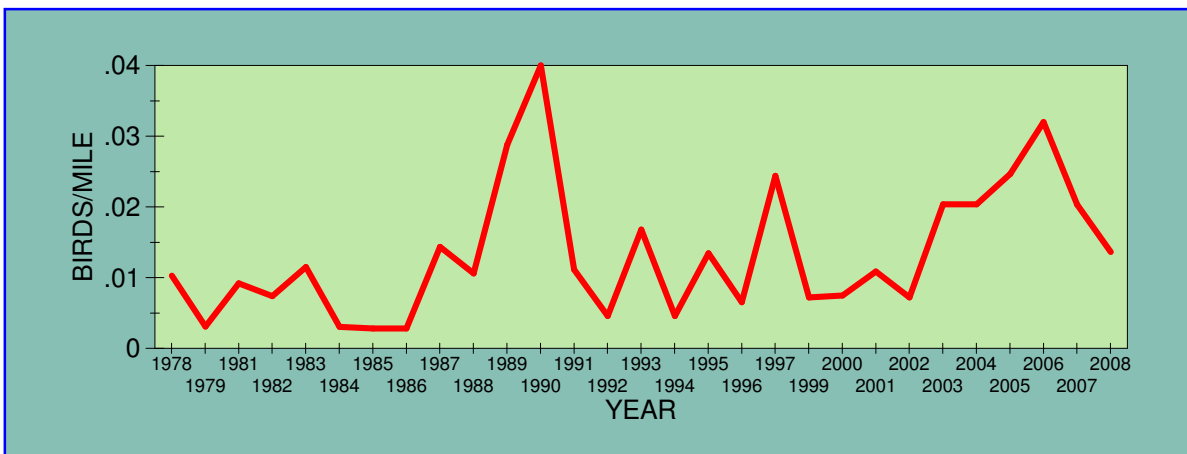

PILEATED WOODPECKER