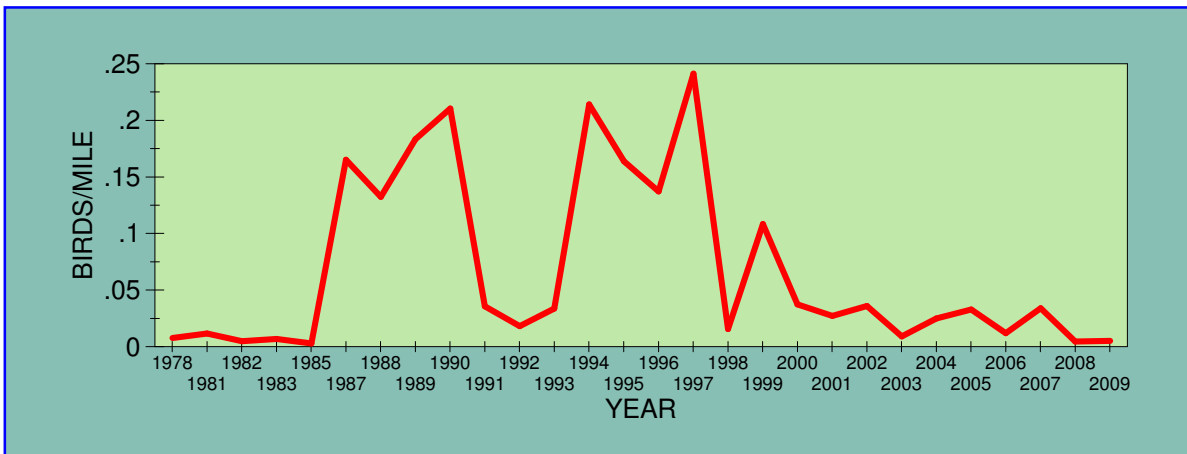

EVENING GROSBEAK

MALLARD

PILEATED WOODPECKER