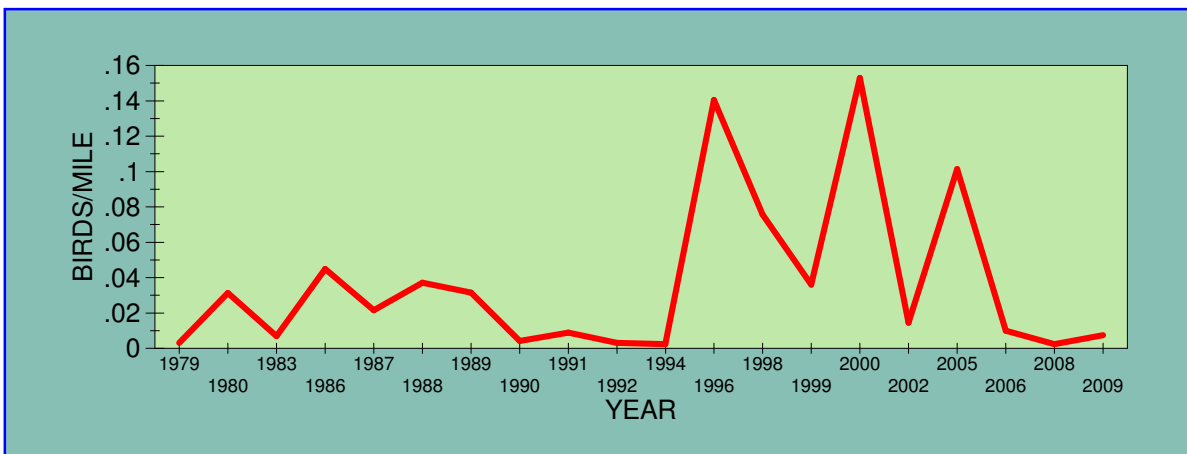

POPULATION TRENDS OF SELECTED SPECIES
1978 - 2009
Christmas Bird Count, Bemidji, Minnesota

AMERICAN CROW

AMERICAN GOLDFINCH

BOHEMIAN WAXWING

CANADA GOOSE

COMMON REDPOLL

DOWNY WOODPECKER

EVENING GROSBEAK

MALLARD

PILEATED WOODPECKER

PINE GROSBEAK

PINE SISKIN

PURPLE FINCH

RED CROSSBILL

RED-BREASTED NUTHATCH

SNOW BUNTING