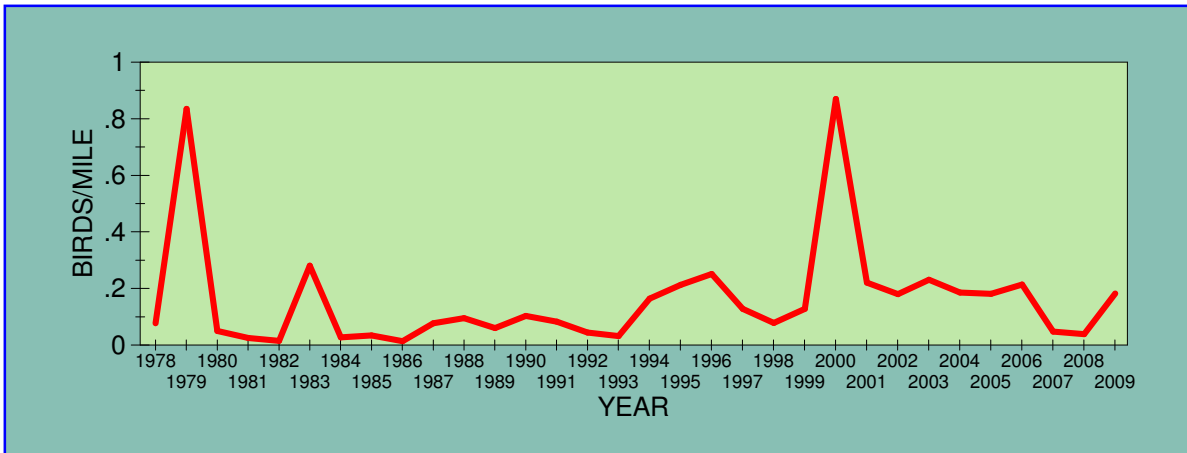

POPULATION TRENDS OF SELECTED SPECIES
1978 - 2009
Christmas Bird Count, Bemidji, Minnesota

AMERICAN CROW

AMERICAN GOLDFINCH

BOHEMIAN WAXWING

CANADA GOOSE

COMMON REDPOLL

DOWNY WOODPECKER

EVENING GROSBEAK