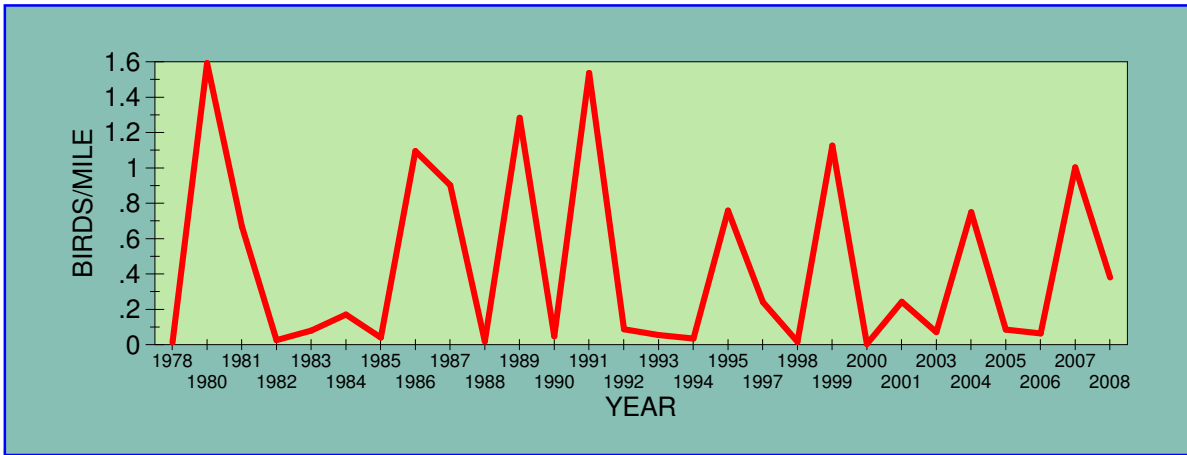

POPULATION TRENDS OF SELECTED SPECIES
1978 - 2009
Christmas Bird Count, Bemidji, Minnesota

AMERICAN CROW

AMERICAN GOLDFINCH

BOHEMIAN WAXWING

CANADA GOOSE

COMMON REDPOLL

DOWNY WOODPECKER

EVENING GROSBEAK