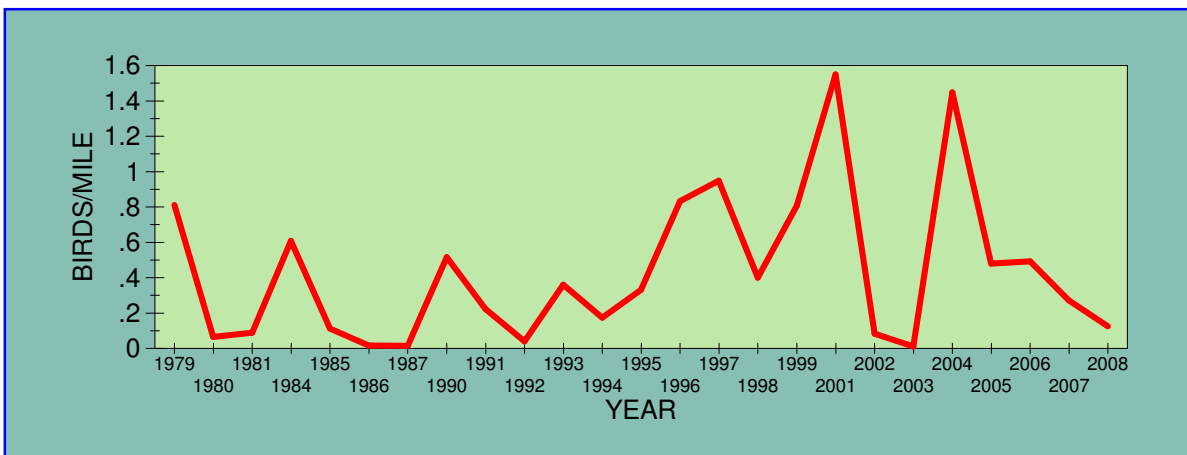

POPULATION TRENDS OF SELECTED SPECIES
1978 - 2008
Christmas Bird Count, Bemidji, Minnesota

AMERICAN CROW

AMERICAN GOLDFINCH

BOHEMIAN WAXWING

CANADA GOOSE

COMMON REDPOLL

DOWNY WOODPECKER

EVENING GROSBEAK