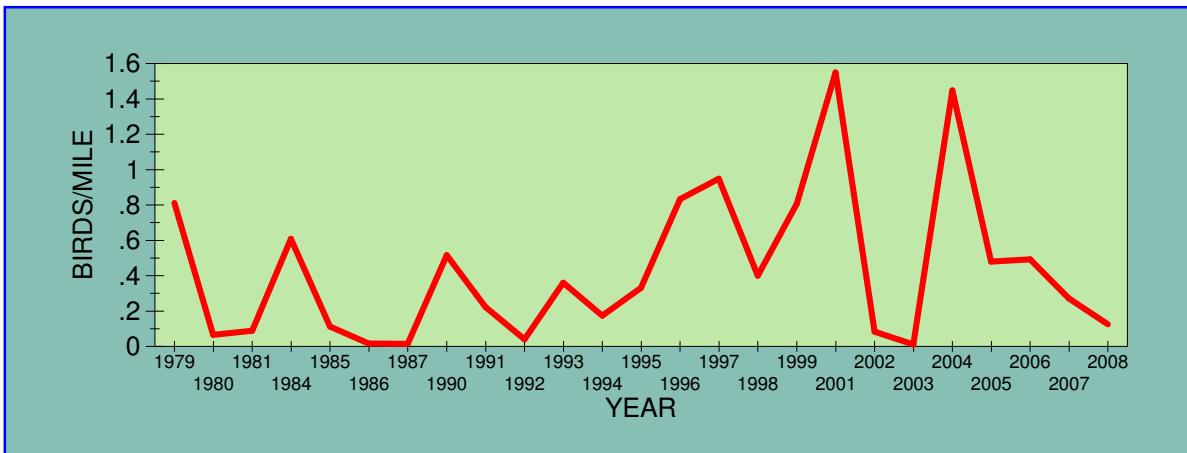

POPULATION TRENDS OF SELECTED SPECIES
1978 - 2009
Christmas Bird Count, Bemidji, Minnesota

AMERICAN CROW

AMERICAN GOLDFINCH

BOHEMIAN WAXWING

CANADA GOOSE

COMMON REDPOLL

DOWNY WOODPECKER

EVENING GROSBEAK