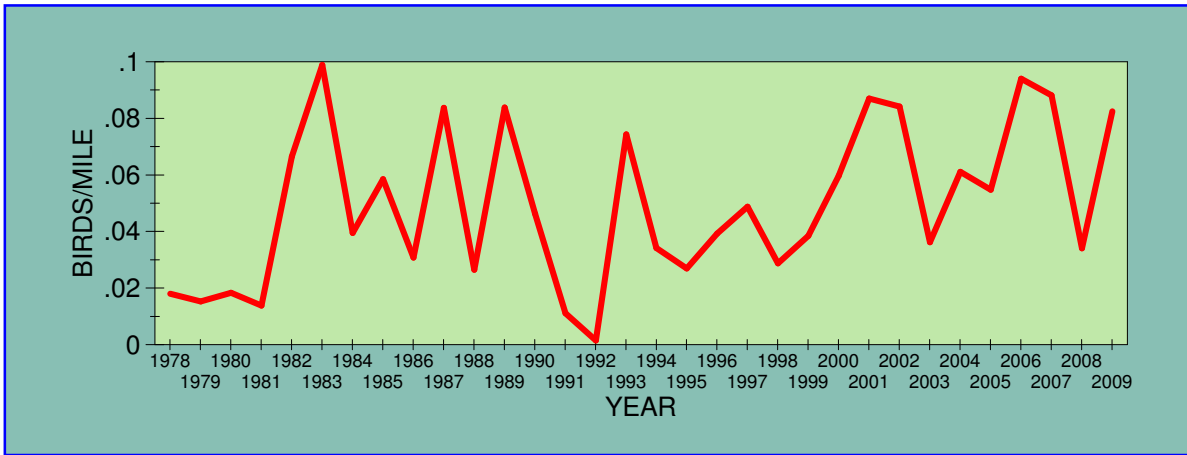

POPULATION TRENDS OF SELECTED SPECIES
1978 - 2009
Christmas Bird Count, Bemidji, Minnesota

AMERICAN CROW

AMERICAN GOLDFINCH

BOHEMIAN WAXWING

CANADA GOOSE

COMMON REDPOLL

DOWNY WOODPECKER

EVENING GROSBEAK

MALLARD

PILEATED WOODPECKER

PINE GROSBEAK

PINE SISKIN

PURPLE FINCH

RED CROSSBILL

RED-BREASTED NUTHATCH

SNOW BUNTING