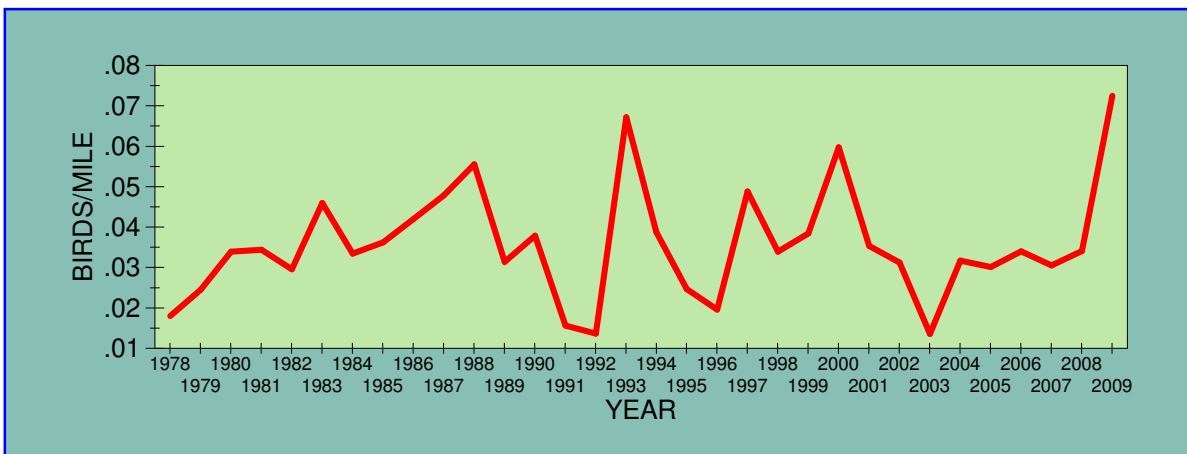

POPULATION TRENDS OF SELECTED SPECIES
1978 - 2009
Christmas Bird Count, Bemidji, Minnesota

AMERICAN CROW

AMERICAN GOLDFINCH

BOHEMIAN WAXWING

CANADA GOOSE

COMMON REDPOLL

DOWNY WOODPECKER

EVENING GROSBEAK