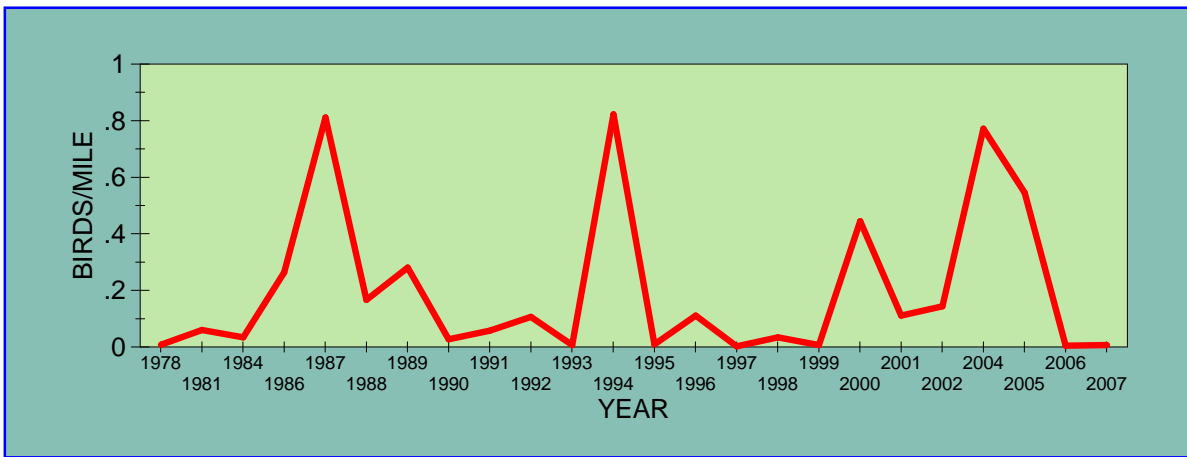

POPULATION TRENDS OF SELECTED SPECIES
1978 - 2007
Christmas Bird Count, Bemidji, Minnesota

AMERICAN CROW

AMERICAN GOLDFINCH

BOHEMIAN WAXWING

CANADA GOOSE

COMMON REDPOLL

DOWNY WOODPECKER

EVENING GROSBEAK

MALLARD

PILEATED WOODPECKER

PINE GROSBEAK

PINE SISKIN

PURPLE FINCH

RED CROSSBILL

RED-BREASTED NUTHATCH

SNOW BUNTING