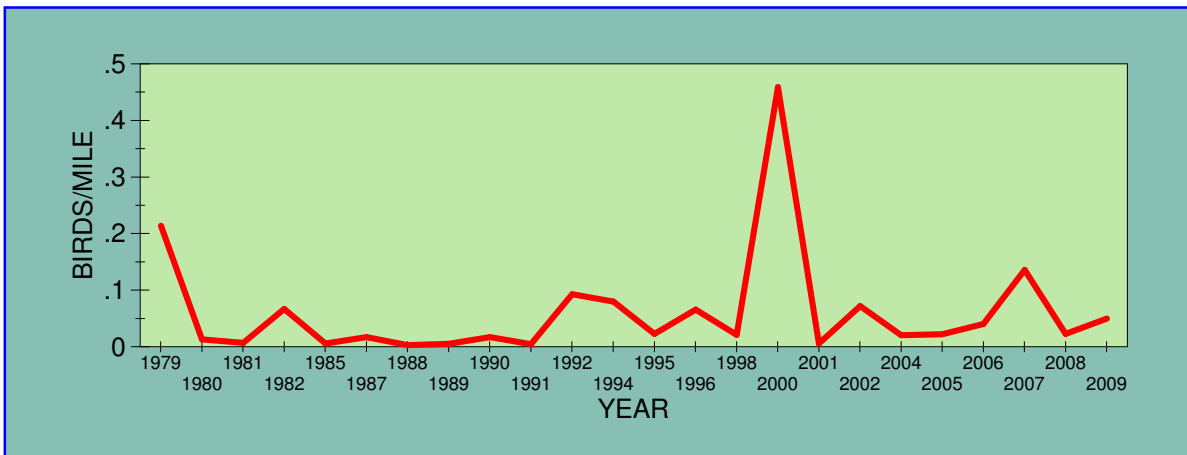

POPULATION TRENDS OF SELECTED SPECIES
1978 - 2009
Christmas Bird Count, Bemidji, Minnesota

AMERICAN CROW

AMERICAN GOLDFINCH

BOHEMIAN WAXWING

CANADA GOOSE

COMMON REDPOLL

DOWNY WOODPECKER

EVENING GROSBEAK