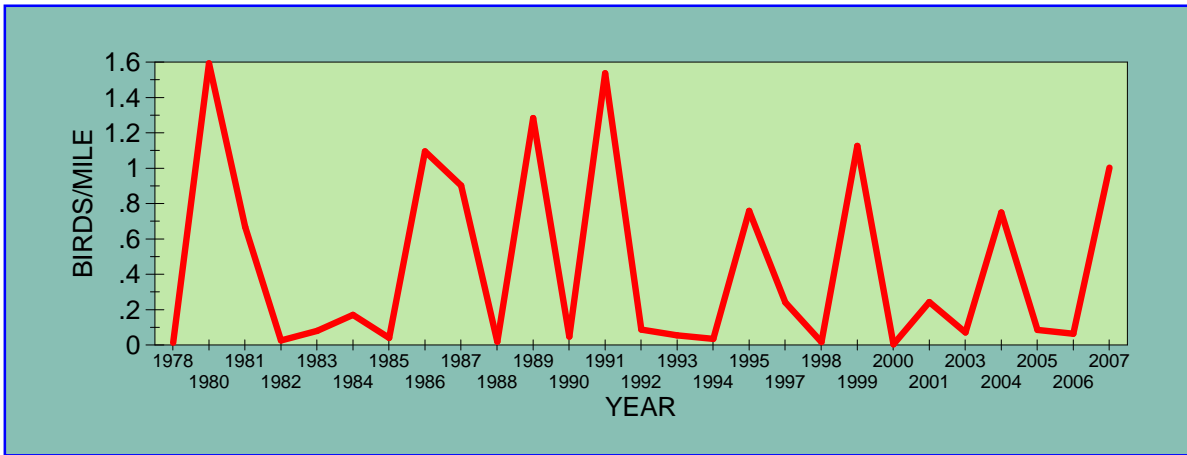

POPULATION TRENDS OF SELECTED SPECIES
1978 - 2007
Christmas Bird Count, Bemidji, Minnesota

AMERICAN CROW

AMERICAN GOLDFINCH

BOHEMIAN WAXWING

CANADA GOOSE

COMMON REDPOLL

DOWNY WOODPECKER

EVENING GROSBEAK