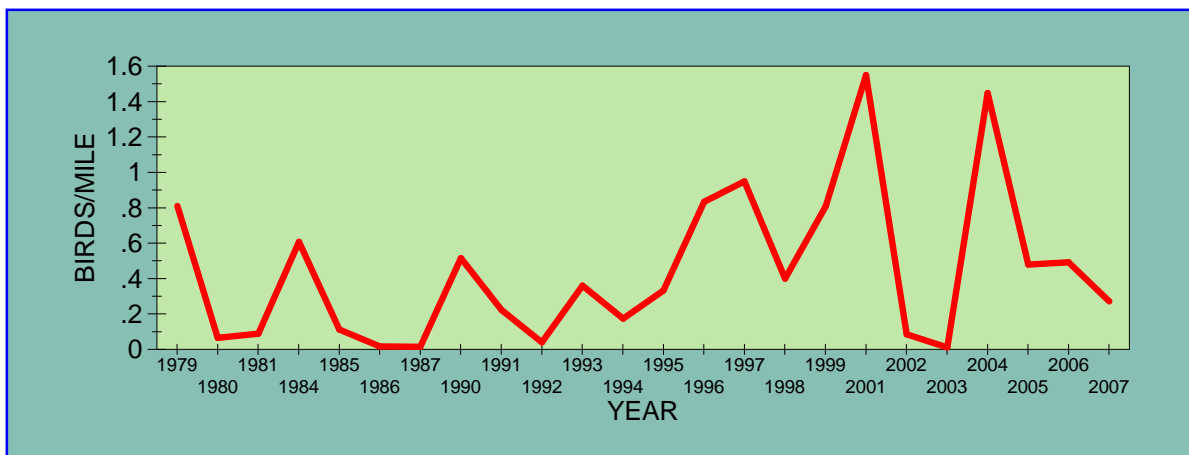

POPULATION TRENDS OF SELECTED SPECIES
1978 - 2007
Christmas Bird Count, Bemidji, Minnesota

AMERICAN CROW

AMERICAN GOLDFINCH

BOHEMIAN WAXWING

CANADA GOOSE

COMMON REDPOLL

DOWNY WOODPECKER

EVENING GROSBEAK