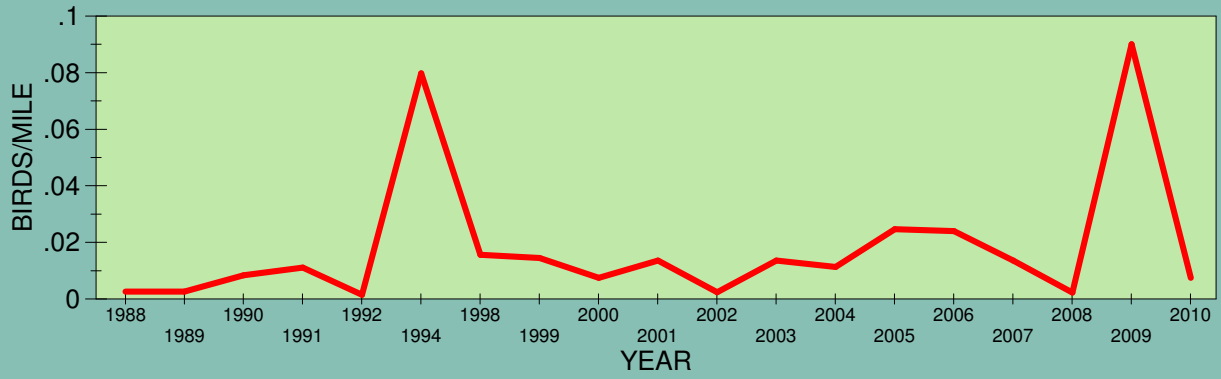

POPULATION TRENDS OF SELECTED SPECIES
1979 - 2010
Christmas Bird Count, Bemidji, Minnesota

AMERICAN CROW

AMERICAN GOLDFINCH

BOHEMIAN WAXWING

CANADA GOOSE

COMMON REDPOLL

DOWNY WOODPECKER

EVENING GROSBEAK