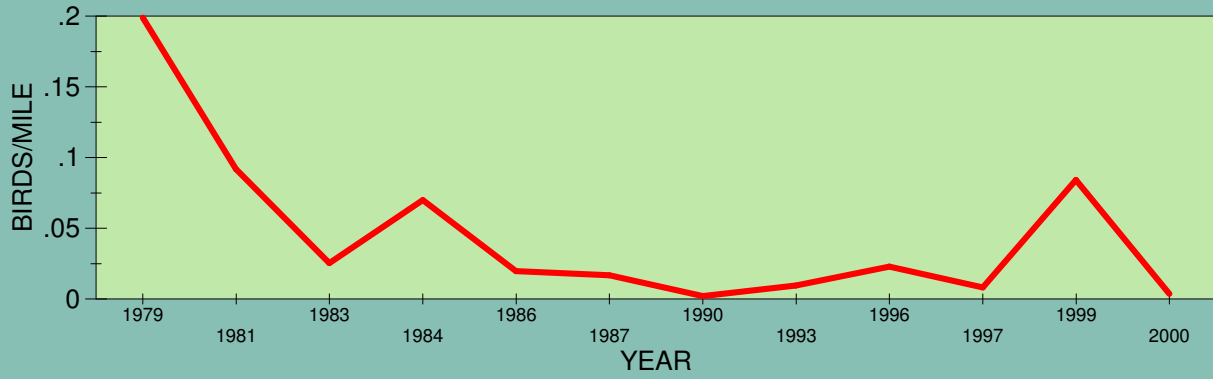

POPULATION TRENDS OF SELECTED SPECIES
1979 - 2010
Christmas Bird Count, Bemidji, Minnesota

AMERICAN CROW

AMERICAN GOLDFINCH

BOHEMIAN WAXWING

CANADA GOOSE

COMMON REDPOLL

DOWNY WOODPECKER

EVENING GROSBEAK

MALLARD

PILEATED WOODPECKER

PINE GROSBEAK

PINE SISKIN

PURPLE FINCH

RED CROSSBILL

RED-BREASTED NUTHATCH

SNOW BUNTING