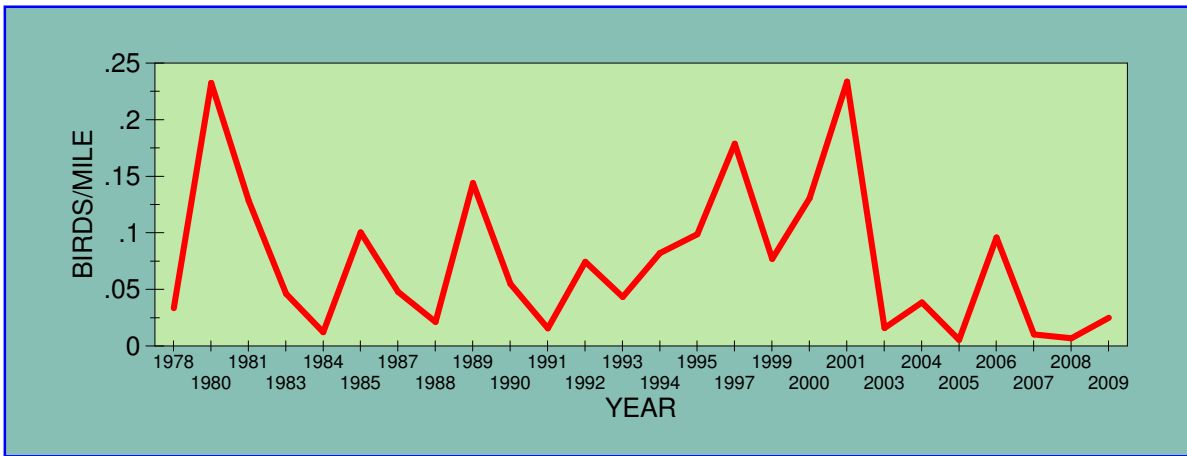

PINE GROSBEAK