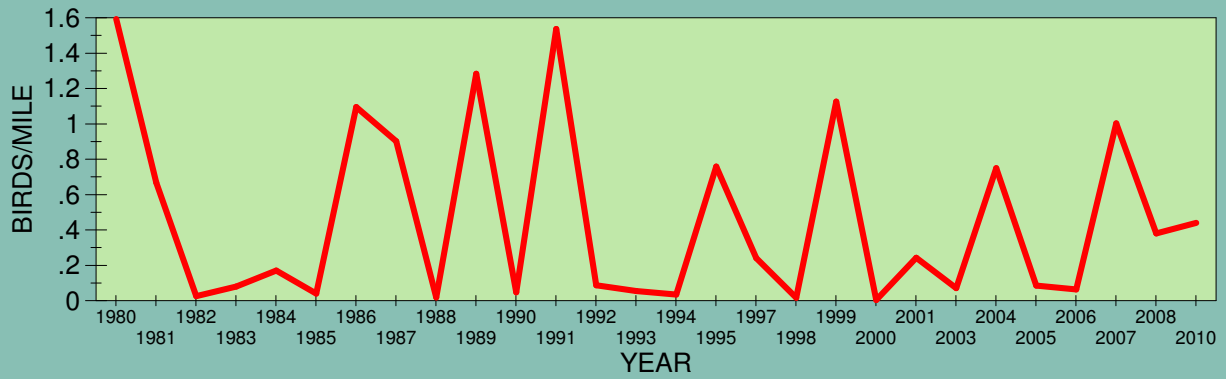

POPULATION TRENDS OF SELECTED SPECIES
1979 - 2010
Christmas Bird Count, Bemidji, Minnesota

AMERICAN CROW

AMERICAN GOLDFINCH

BOHEMIAN WAXWING

CANADA GOOSE

COMMON REDPOLL

DOWNY WOODPECKER

EVENING GROSBEAK