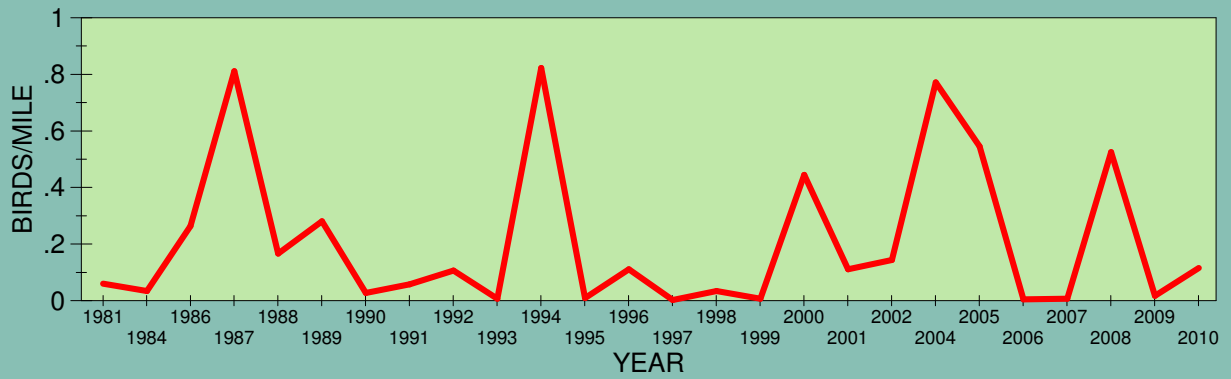

POPULATION TRENDS OF SELECTED SPECIES
1979 - 2010
Christmas Bird Count, Bemidji, Minnesota

AMERICAN CROW

AMERICAN GOLDFINCH

BOHEMIAN WAXWING

CANADA GOOSE

COMMON REDPOLL

DOWNY WOODPECKER

EVENING GROSBEAK

MALLARD

PILEATED WOODPECKER

PINE GROSBEAK

PINE SISKIN

PURPLE FINCH

RED CROSSBILL

RED-BREASTED NUTHATCH

SNOW BUNTING