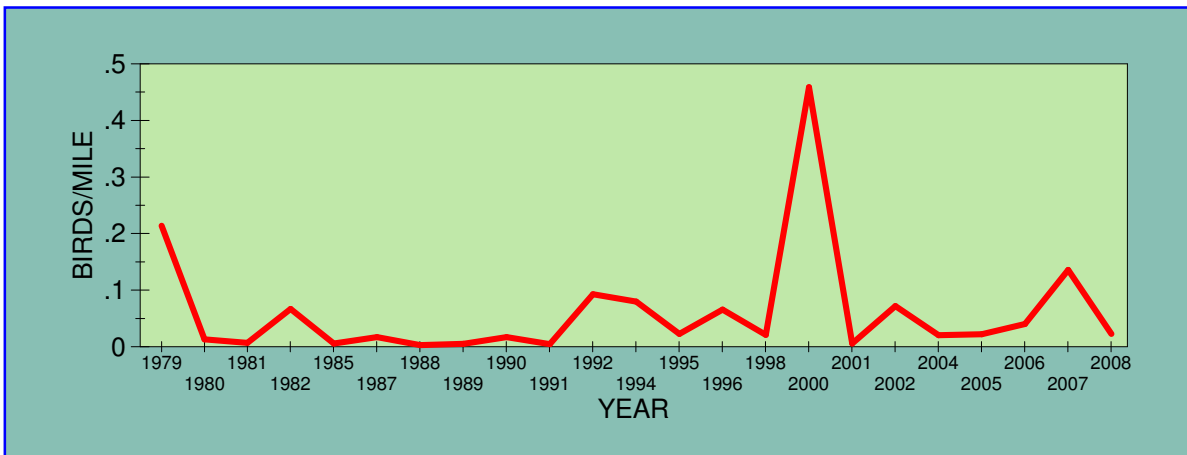

POPULATION TRENDS OF SELECTED SPECIES
1978 - 2008
Christmas Bird Count, Bemidji, Minnesota

AMERICAN CROW

AMERICAN GOLDFINCH

BOHEMIAN WAXWING

CANADA GOOSE

COMMON REDPOLL

DOWNY WOODPECKER

EVENING GROSBEAK