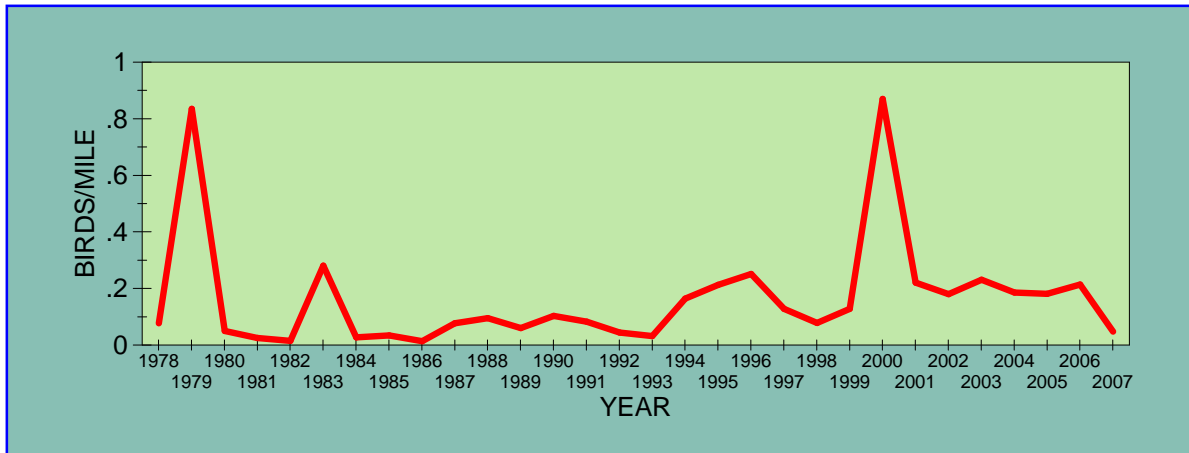

POPULATION TRENDS OF SELECTED SPECIES
1978 - 2007
Christmas Bird Count, Bemidji, Minnesota

AMERICAN CROW

AMERICAN GOLDFINCH

BOHEMIAN WAXWING

CANADA GOOSE

COMMON REDPOLL

DOWNY WOODPECKER

EVENING GROSBEAK