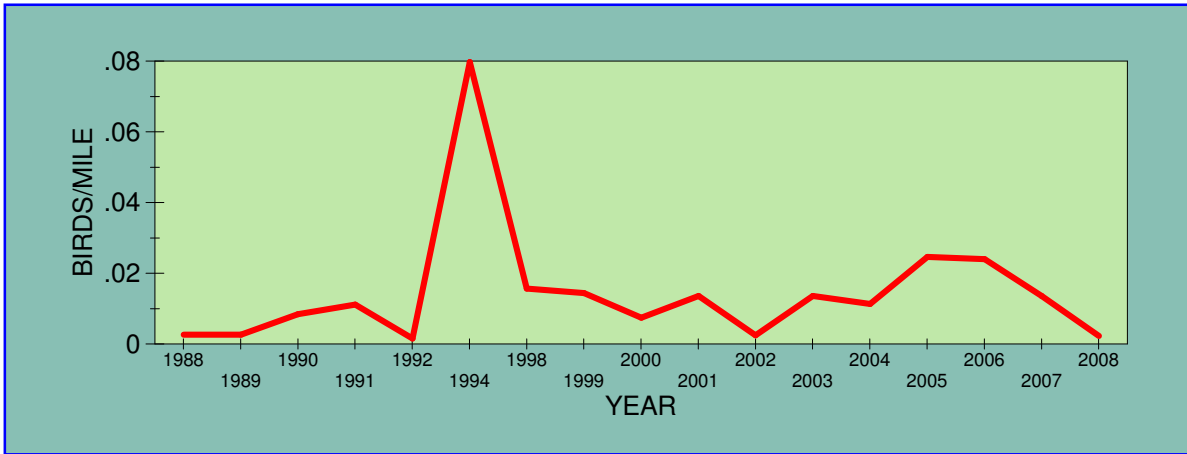

POPULATION TRENDS OF SELECTED SPECIES
1978 - 2008
Christmas Bird Count, Bemidji, Minnesota

AMERICAN CROW

AMERICAN GOLDFINCH

BOHEMIAN WAXWING

CANADA GOOSE

COMMON REDPOLL

DOWNY WOODPECKER

EVENING GROSBEAK