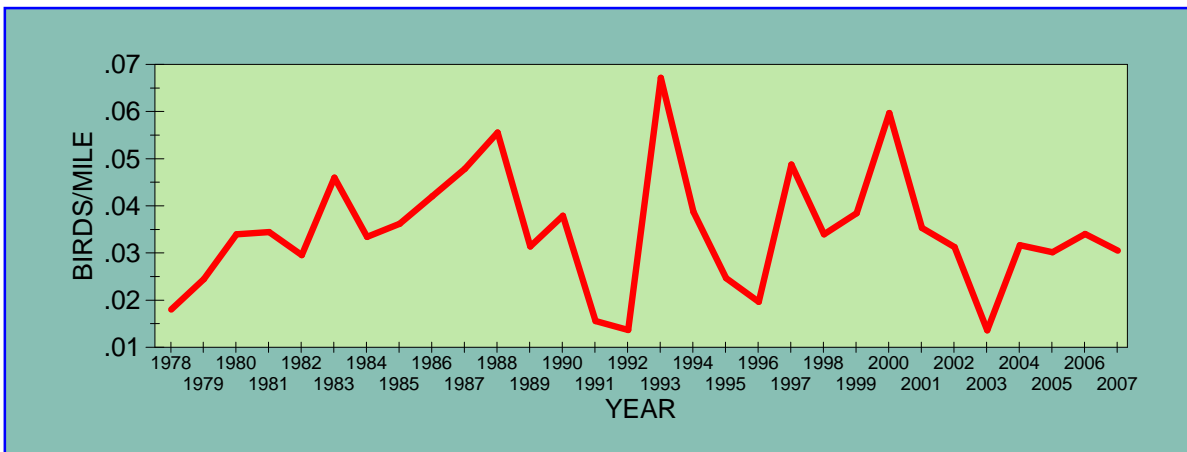

POPULATION TRENDS OF SELECTED SPECIES
1978 - 2007
Christmas Bird Count, Bemidji, Minnesota

AMERICAN CROW

AMERICAN GOLDFINCH

BOHEMIAN WAXWING

CANADA GOOSE

COMMON REDPOLL

DOWNY WOODPECKER

EVENING GROSBEAK