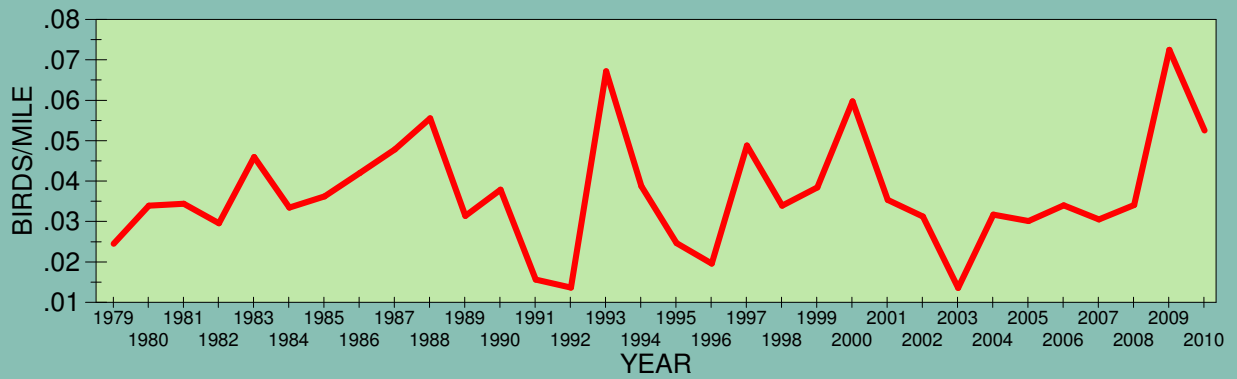

POPULATION TRENDS OF SELECTED SPECIES
1979 - 2010
Christmas Bird Count, Bemidji, Minnesota

AMERICAN CROW

AMERICAN GOLDFINCH

BOHEMIAN WAXWING

CANADA GOOSE

COMMON REDPOLL

DOWNY WOODPECKER

EVENING GROSBEAK