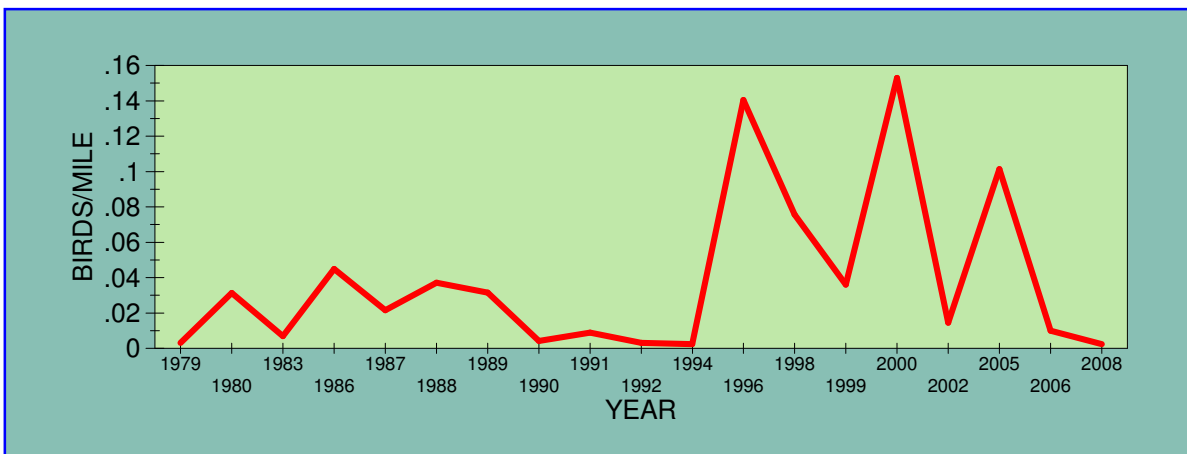

POPULATION TRENDS OF SELECTED SPECIES
1978 - 2008
Christmas Bird Count, Bemidji, Minnesota

AMERICAN CROW

AMERICAN GOLDFINCH

BOHEMIAN WAXWING

CANADA GOOSE

COMMON REDPOLL

DOWNY WOODPECKER

EVENING GROSBEAK

MALLARD

PILEATED WOODPECKER

PINE GROSBEAK

PINE SISKIN

PURPLE FINCH

RED CROSSBILL

RED-BREASTED NUTHATCH

SNOW BUNTING