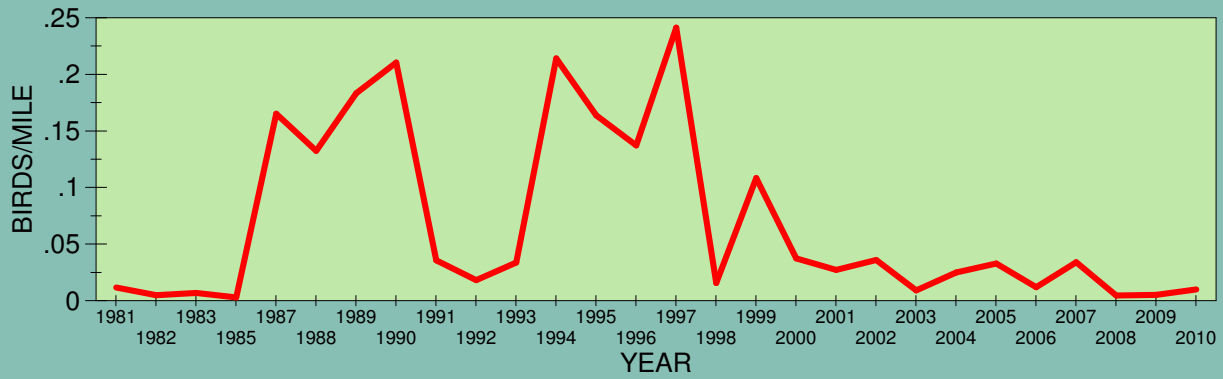

EVENING GROSBEAK

MALLARD

PILEATED WOODPECKER