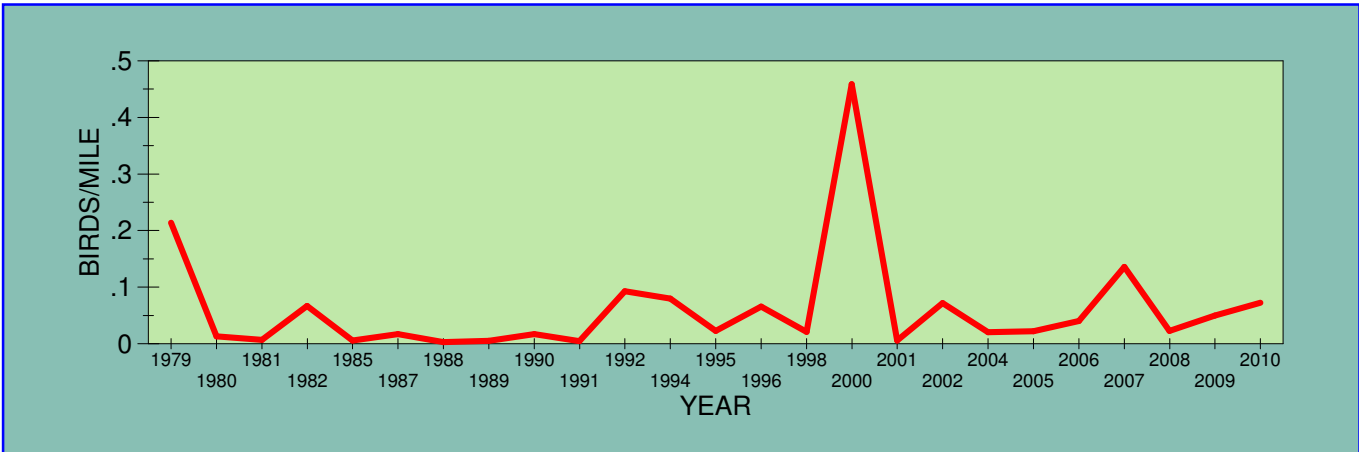

POPULATION TRENDS OF SELECTED SPECIES
1979 - 2010
Christmas Bird Count, Bemidji, Minnesota

AMERICAN CROW

AMERICAN GOLDFINCH

BOHEMIAN WAXWING

CANADA GOOSE

COMMON REDPOLL

DOWNY WOODPECKER

EVENING GROSBEAK