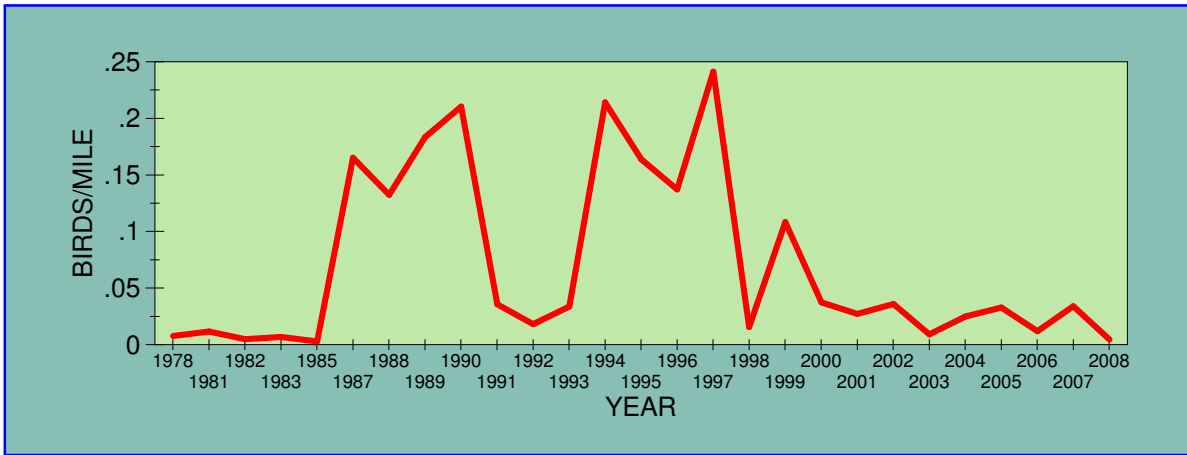

EVENING GROSBEAK

MALLARD

PILEATED WOODPECKER