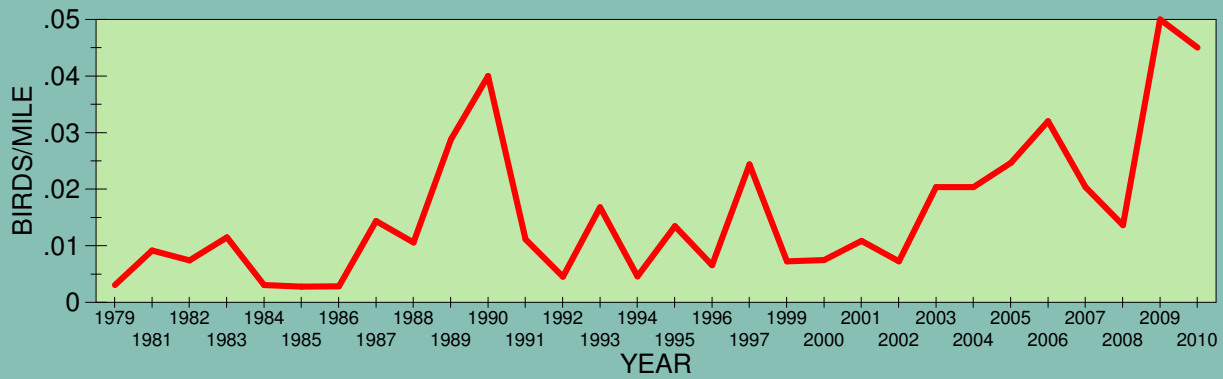

PILEATED WOODPECKER