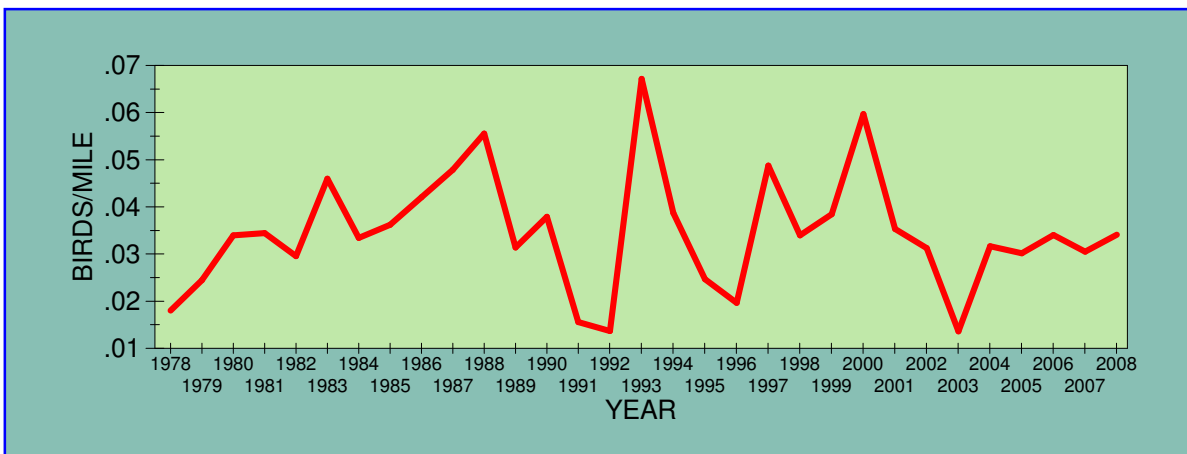

POPULATION TRENDS OF SELECTED SPECIES
1978 - 2008
Christmas Bird Count, Bemidji, Minnesota

AMERICAN CROW

AMERICAN GOLDFINCH

BOHEMIAN WAXWING

CANADA GOOSE

COMMON REDPOLL

DOWNY WOODPECKER

EVENING GROSBEAK