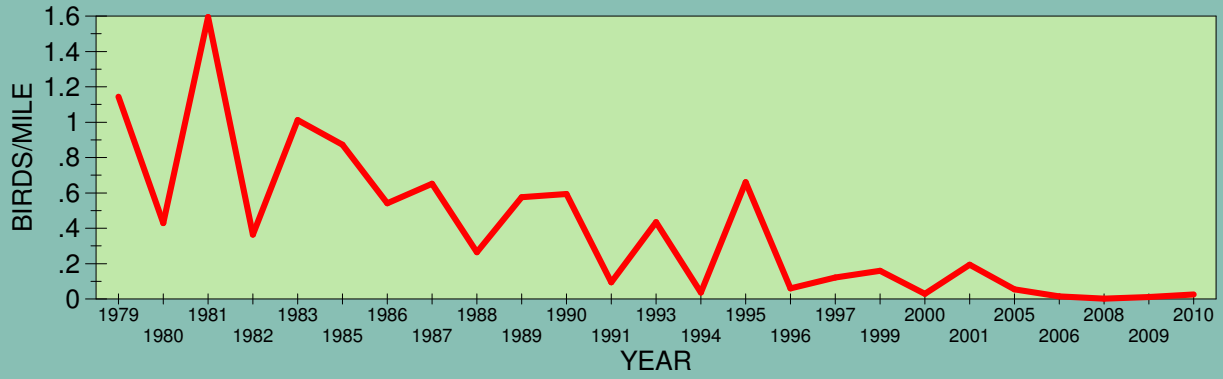

POPULATION TRENDS OF SELECTED SPECIES
1979 - 2010
Christmas Bird Count, Bemidji, Minnesota

AMERICAN CROW

AMERICAN GOLDFINCH

BOHEMIAN WAXWING

CANADA GOOSE

COMMON REDPOLL

DOWNY WOODPECKER

EVENING GROSBEAK