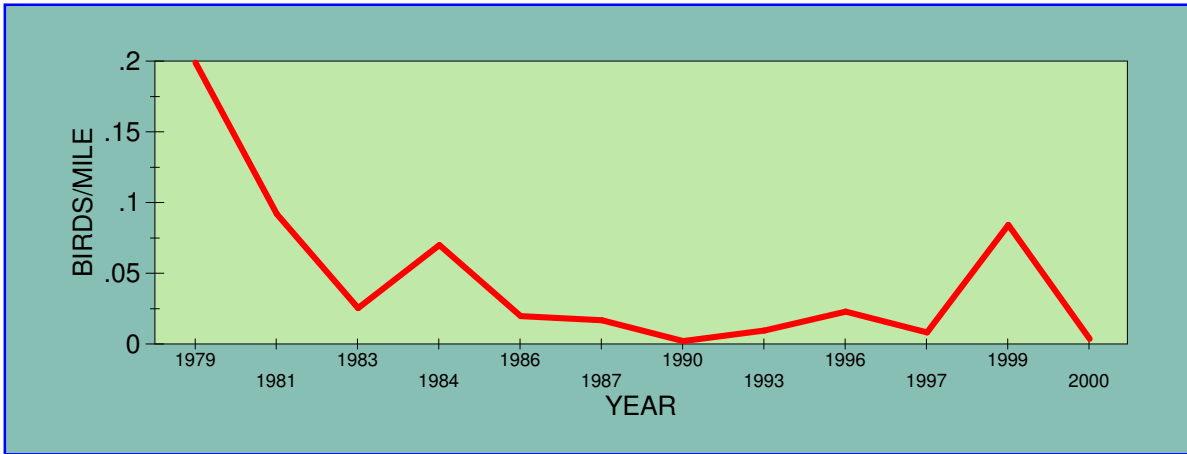

POPULATION TRENDS OF SELECTED SPECIES
1978 - 2009
Christmas Bird Count, Bemidji, Minnesota

AMERICAN CROW

AMERICAN GOLDFINCH

BOHEMIAN WAXWING

CANADA GOOSE

COMMON REDPOLL

DOWNY WOODPECKER

EVENING GROSBEAK

MALLARD

PILEATED WOODPECKER

PINE GROSBEAK

PINE SISKIN

PURPLE FINCH

RED CROSSBILL

RED-BREASTED NUTHATCH

SNOW BUNTING