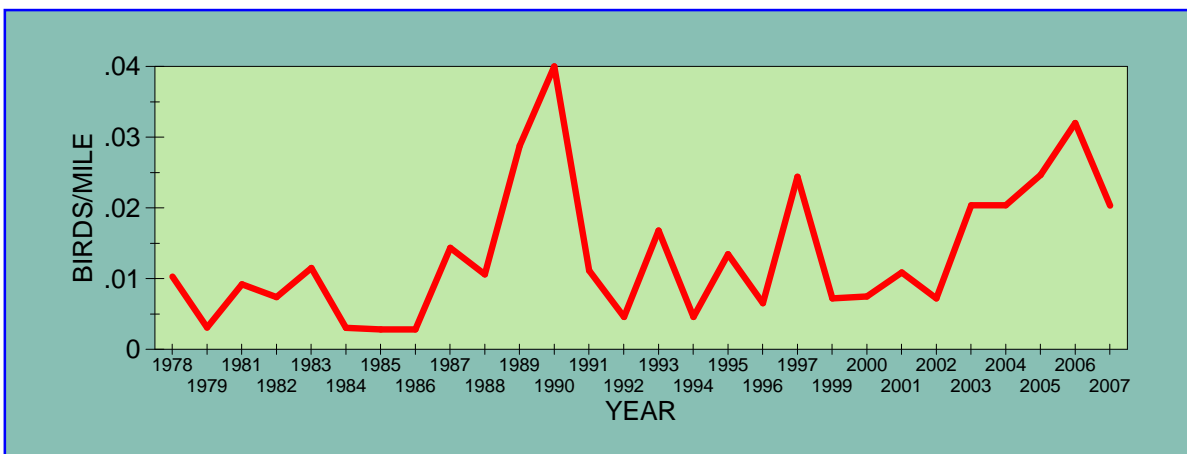

PILEATED WOODPECKER