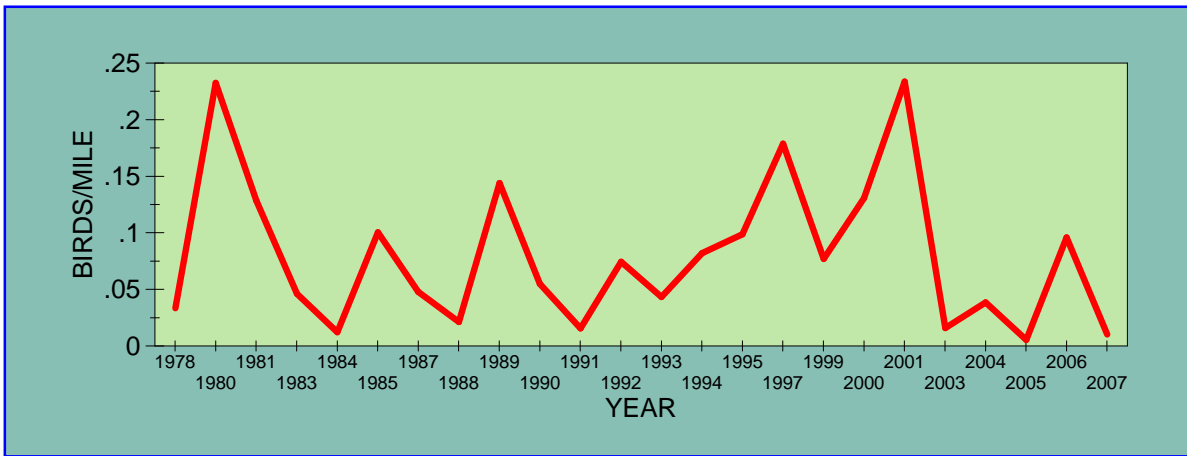

PINE GROSBEAK