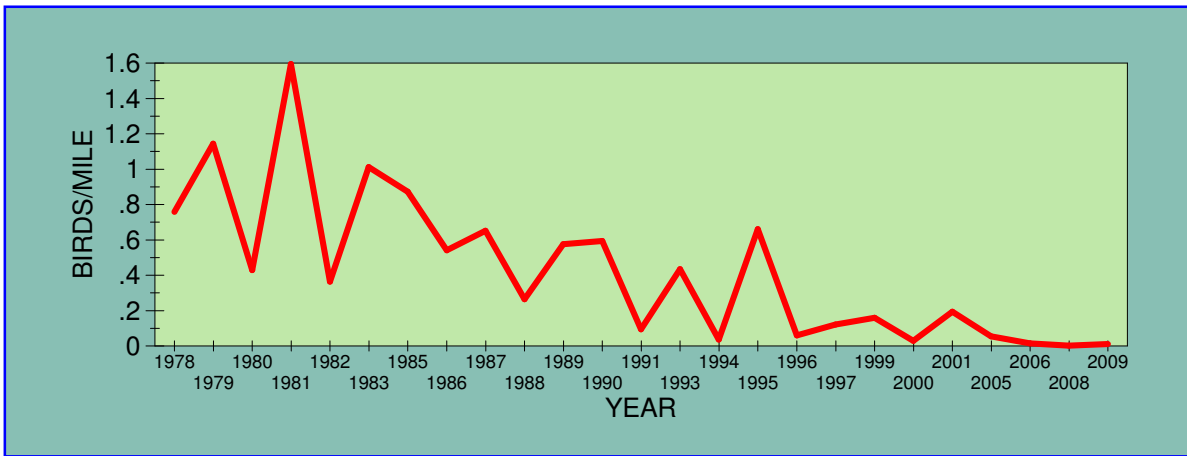

POPULATION TRENDS OF SELECTED SPECIES
1978 - 2009
Christmas Bird Count, Bemidji, Minnesota

AMERICAN CROW

AMERICAN GOLDFINCH

BOHEMIAN WAXWING

CANADA GOOSE

COMMON REDPOLL

DOWNY WOODPECKER

EVENING GROSBEAK