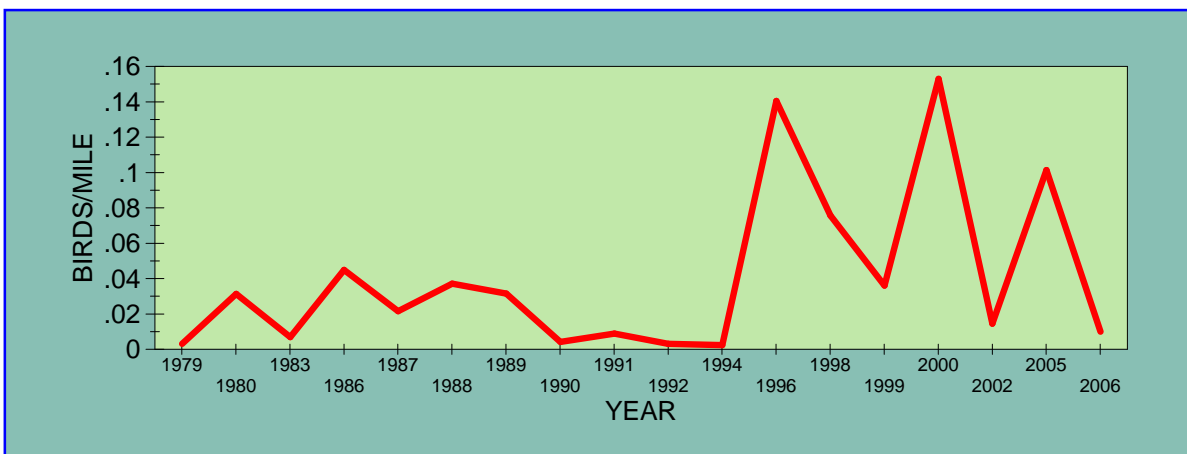

POPULATION TRENDS OF SELECTED SPECIES
1978 - 2007
Christmas Bird Count, Bemidji, Minnesota

AMERICAN CROW

AMERICAN GOLDFINCH

BOHEMIAN WAXWING

CANADA GOOSE

COMMON REDPOLL

DOWNY WOODPECKER

EVENING GROSBEAK

MALLARD

PILEATED WOODPECKER

PINE GROSBEAK

PINE SISKIN

PURPLE FINCH

RED CROSSBILL

RED-BREASTED NUTHATCH

SNOW BUNTING