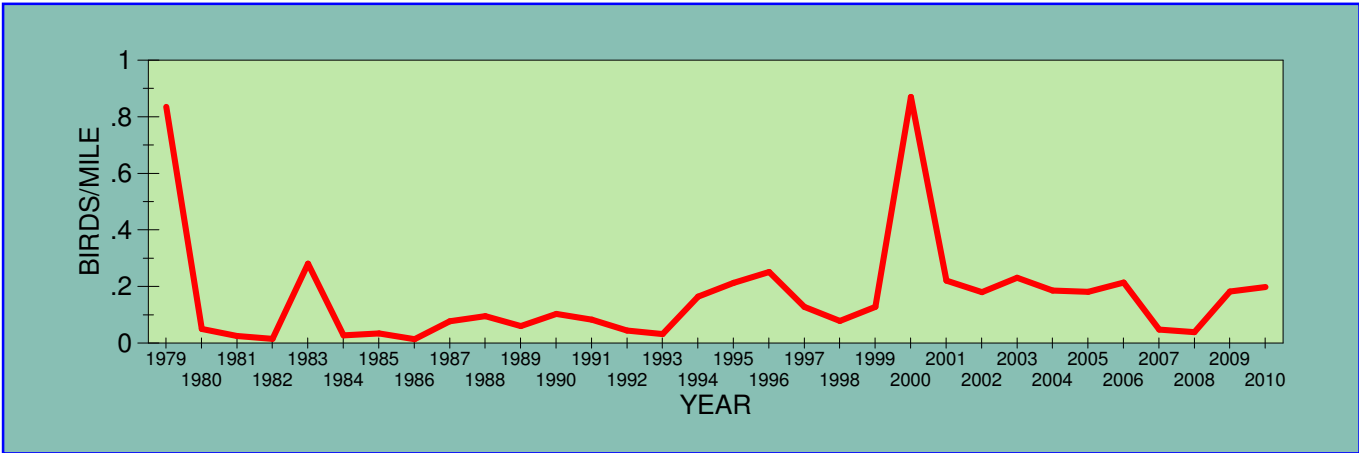

POPULATION TRENDS OF SELECTED SPECIES
1979 - 2010
Christmas Bird Count, Bemidji, Minnesota

AMERICAN CROW

AMERICAN GOLDFINCH

BOHEMIAN WAXWING

CANADA GOOSE

COMMON REDPOLL

DOWNY WOODPECKER

EVENING GROSBEAK