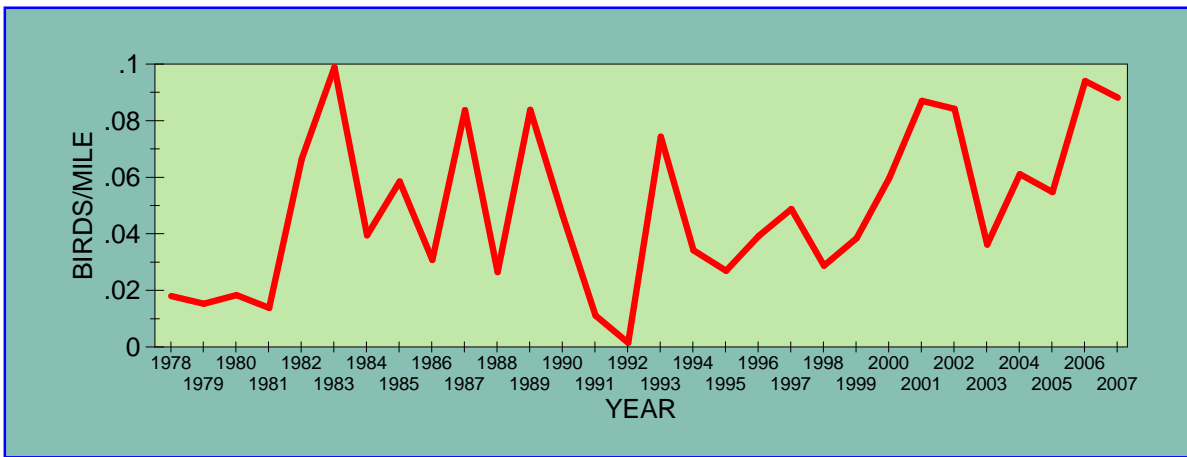

POPULATION TRENDS OF SELECTED SPECIES
1978 - 2007
Christmas Bird Count, Bemidji, Minnesota

AMERICAN CROW

AMERICAN GOLDFINCH

BOHEMIAN WAXWING

CANADA GOOSE

COMMON REDPOLL

DOWNY WOODPECKER

EVENING GROSBEAK

MALLARD

PILEATED WOODPECKER

PINE GROSBEAK

PINE SISKIN

PURPLE FINCH

RED CROSSBILL

RED-BREASTED NUTHATCH

SNOW BUNTING