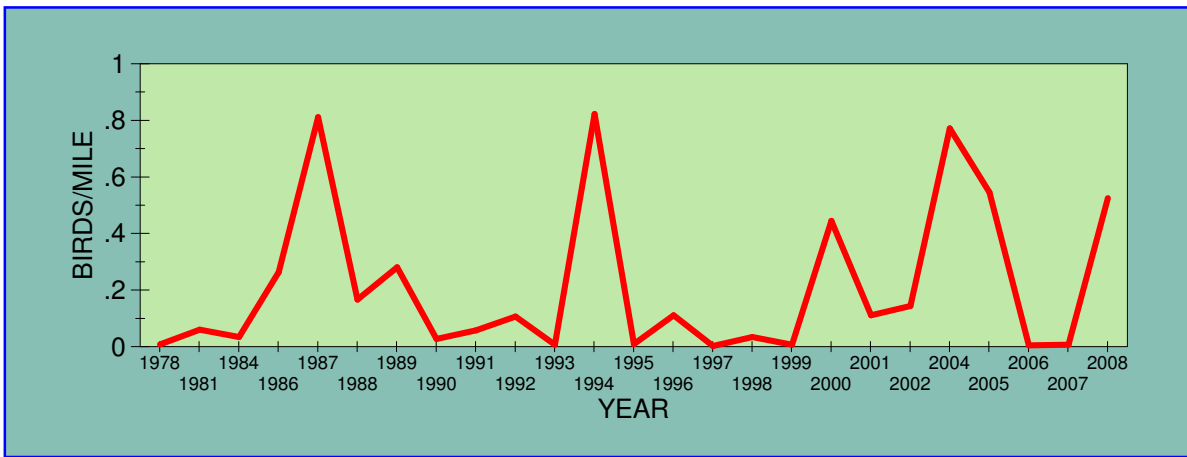

POPULATION TRENDS OF SELECTED SPECIES
1978 - 2008
Christmas Bird Count, Bemidji, Minnesota

AMERICAN CROW

AMERICAN GOLDFINCH

BOHEMIAN WAXWING

CANADA GOOSE

COMMON REDPOLL

DOWNY WOODPECKER

EVENING GROSBEAK

MALLARD

PILEATED WOODPECKER

PINE GROSBEAK

PINE SISKIN

PURPLE FINCH

RED CROSSBILL

RED-BREASTED NUTHATCH

SNOW BUNTING