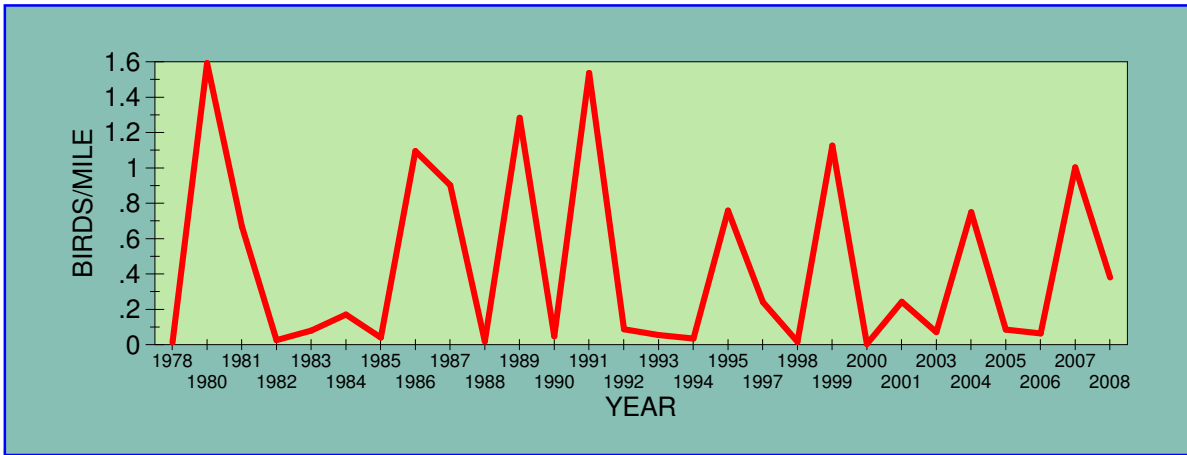

POPULATION TRENDS OF SELECTED SPECIES
1978 - 2008
Christmas Bird Count, Bemidji, Minnesota

AMERICAN CROW

AMERICAN GOLDFINCH

BOHEMIAN WAXWING

CANADA GOOSE

COMMON REDPOLL

DOWNY WOODPECKER

EVENING GROSBEAK