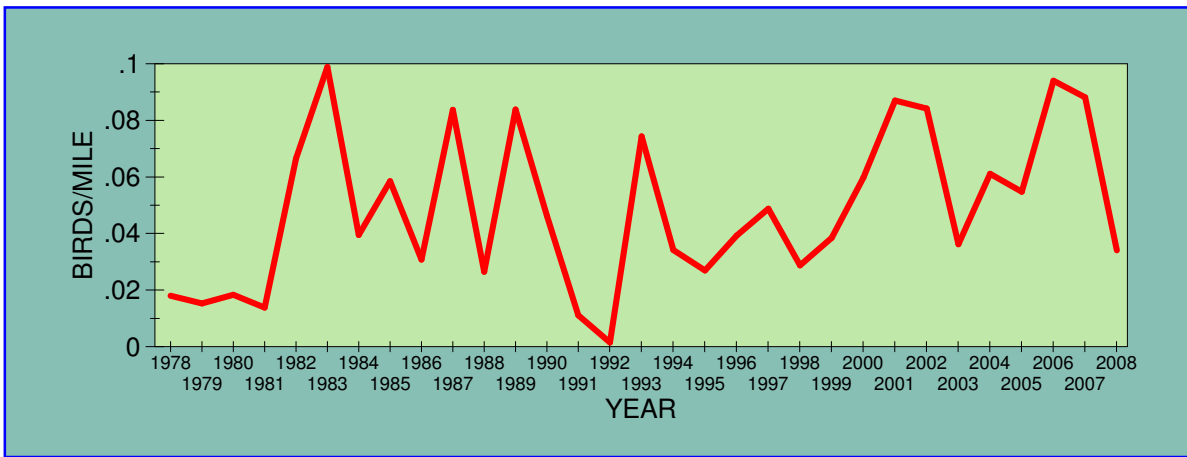

POPULATION TRENDS OF SELECTED SPECIES
1978 - 2008
Christmas Bird Count, Bemidji, Minnesota

AMERICAN CROW

AMERICAN GOLDFINCH

BOHEMIAN WAXWING

CANADA GOOSE

COMMON REDPOLL

DOWNY WOODPECKER

EVENING GROSBEAK

MALLARD

PILEATED WOODPECKER

PINE GROSBEAK

PINE SISKIN

PURPLE FINCH

RED CROSSBILL

RED-BREASTED NUTHATCH

SNOW BUNTING