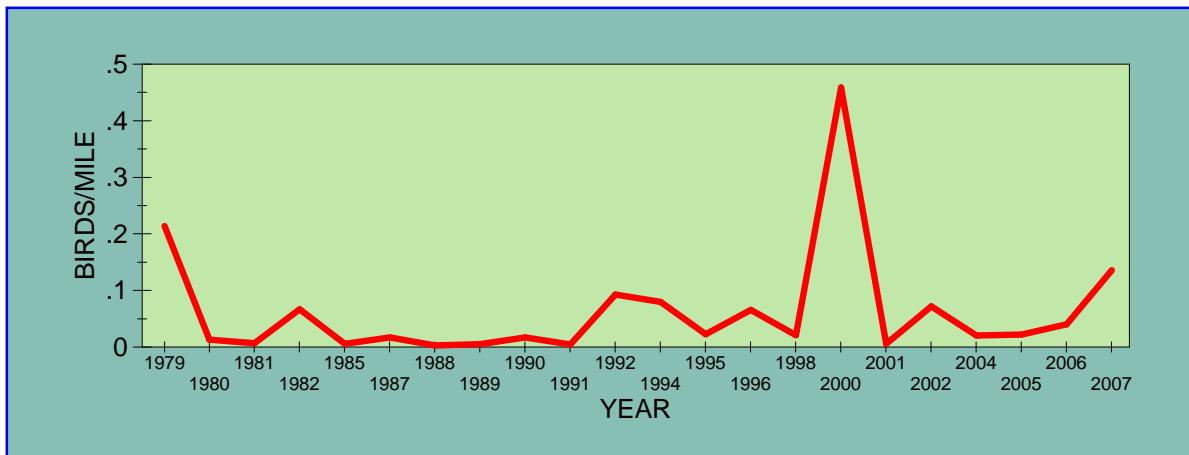

POPULATION TRENDS OF SELECTED SPECIES
1978 - 2007
Christmas Bird Count, Bemidji, Minnesota

AMERICAN CROW

AMERICAN GOLDFINCH

BOHEMIAN WAXWING

CANADA GOOSE

COMMON REDPOLL

DOWNY WOODPECKER

EVENING GROSBEAK