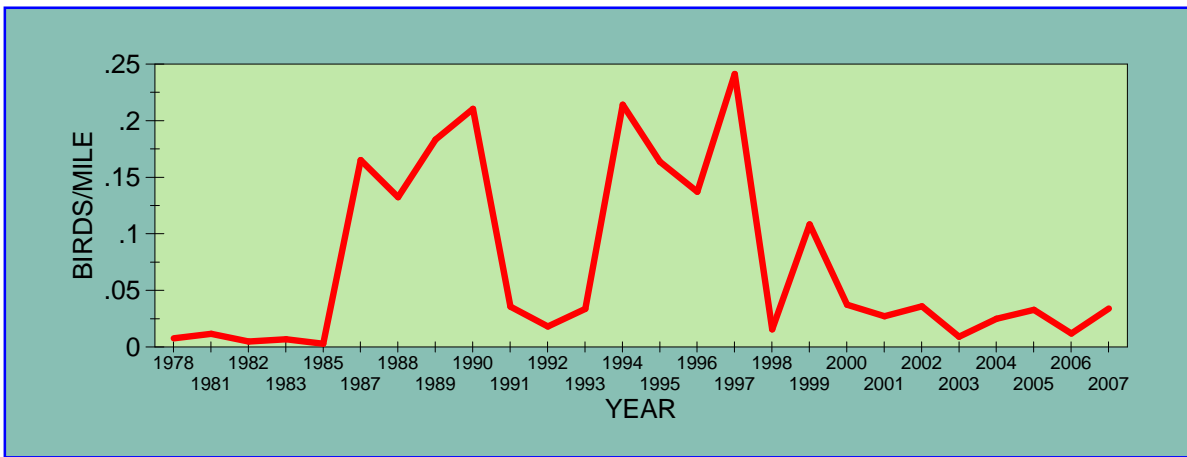

EVENING GROSBEAK

MALLARD

PILEATED WOODPECKER