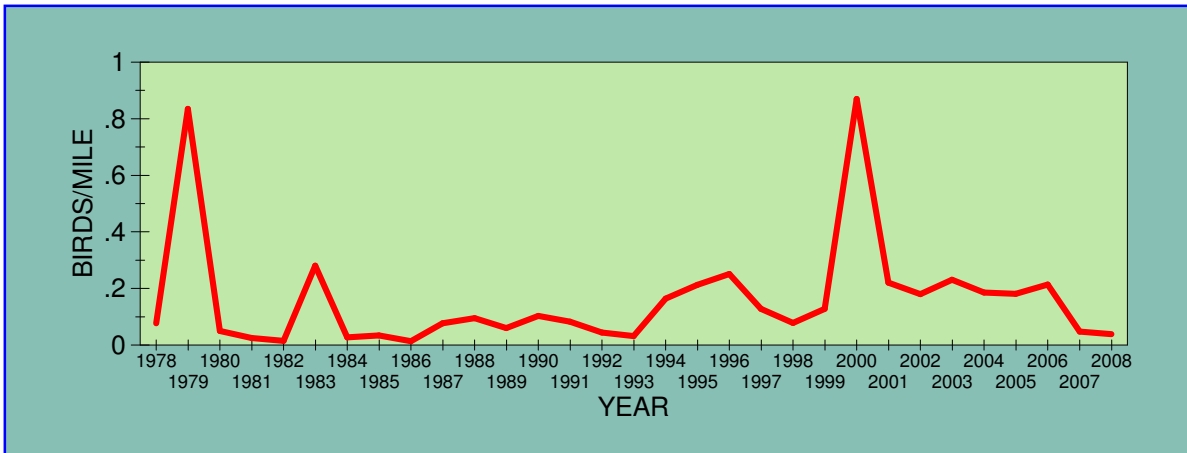

POPULATION TRENDS OF SELECTED SPECIES
1978 - 2008
Christmas Bird Count, Bemidji, Minnesota

AMERICAN CROW

AMERICAN GOLDFINCH

BOHEMIAN WAXWING

CANADA GOOSE

COMMON REDPOLL

DOWNY WOODPECKER

EVENING GROSBEAK