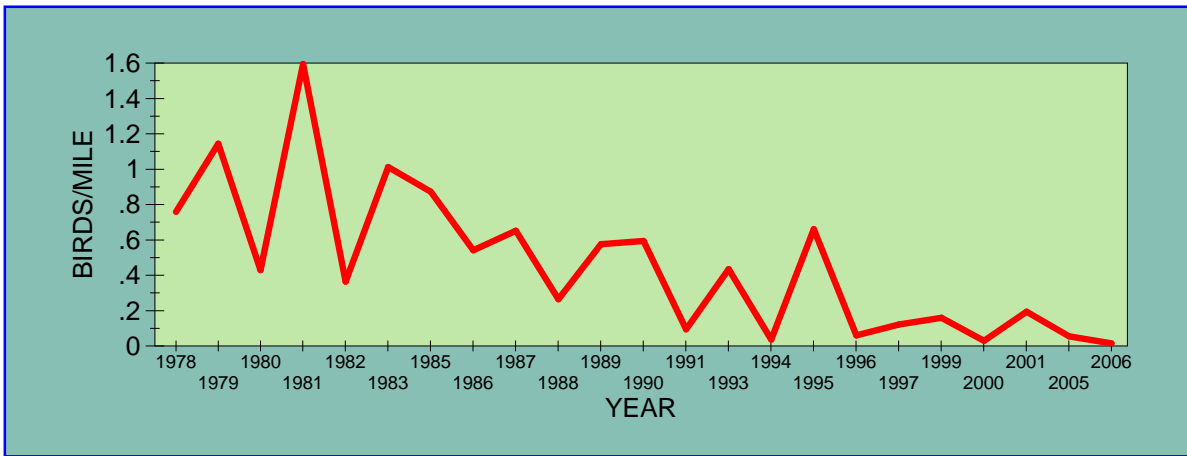

POPULATION TRENDS OF SELECTED SPECIES
1978 - 2007
Christmas Bird Count, Bemidji, Minnesota

AMERICAN CROW

AMERICAN GOLDFINCH

BOHEMIAN WAXWING

CANADA GOOSE

COMMON REDPOLL

DOWNY WOODPECKER

EVENING GROSBEAK