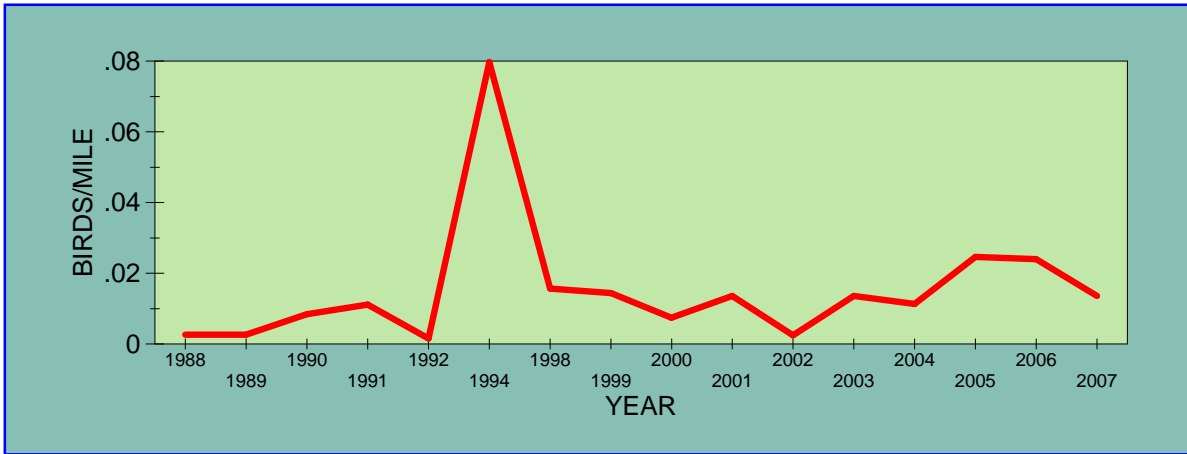

POPULATION TRENDS OF SELECTED SPECIES
1978 - 2007
Christmas Bird Count, Bemidji, Minnesota

AMERICAN CROW

AMERICAN GOLDFINCH

BOHEMIAN WAXWING

CANADA GOOSE

COMMON REDPOLL

DOWNY WOODPECKER

EVENING GROSBEAK