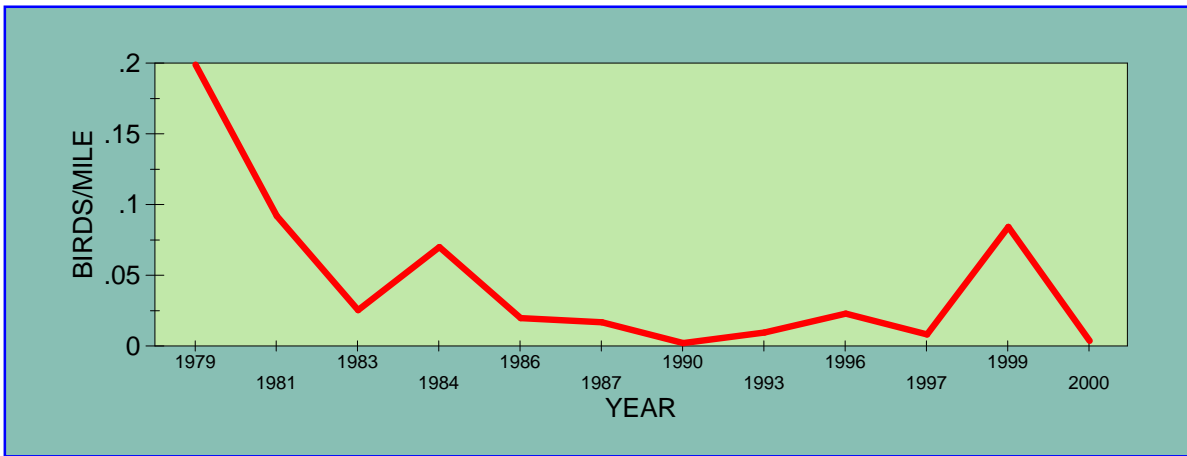

POPULATION TRENDS OF SELECTED SPECIES
1978 - 2007
Christmas Bird Count, Bemidji, Minnesota

AMERICAN CROW

AMERICAN GOLDFINCH

BOHEMIAN WAXWING

CANADA GOOSE

COMMON REDPOLL

DOWNY WOODPECKER

EVENING GROSBEAK

MALLARD

PILEATED WOODPECKER

PINE GROSBEAK

PINE SISKIN

PURPLE FINCH

RED CROSSBILL

RED-BREASTED NUTHATCH

SNOW BUNTING