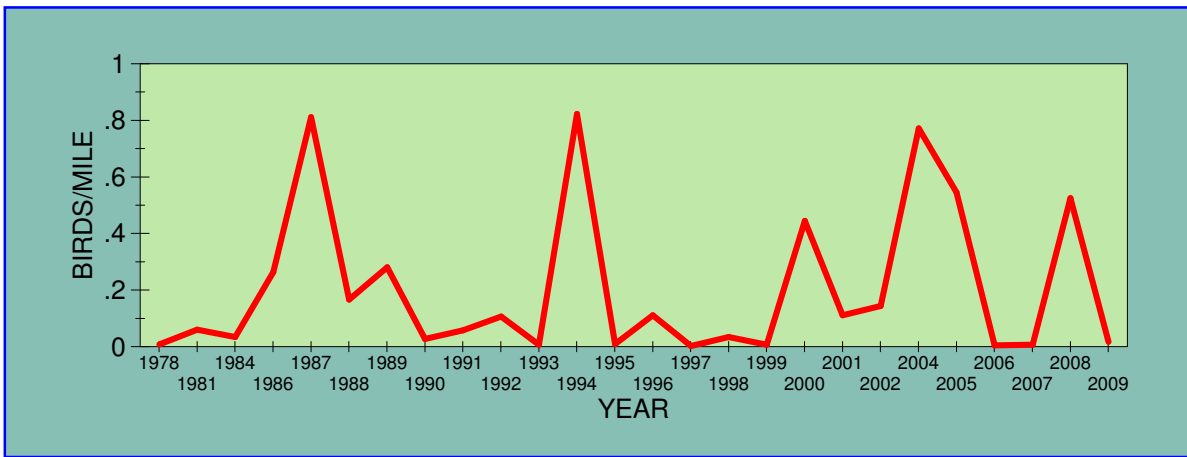

POPULATION TRENDS OF SELECTED SPECIES
1978 - 2009
Christmas Bird Count, Bemidji, Minnesota

AMERICAN CROW

AMERICAN GOLDFINCH

BOHEMIAN WAXWING

CANADA GOOSE

COMMON REDPOLL

DOWNY WOODPECKER

EVENING GROSBEAK

MALLARD

PILEATED WOODPECKER

PINE GROSBEAK

PINE SISKIN

PURPLE FINCH

RED CROSSBILL

RED-BREASTED NUTHATCH

SNOW BUNTING