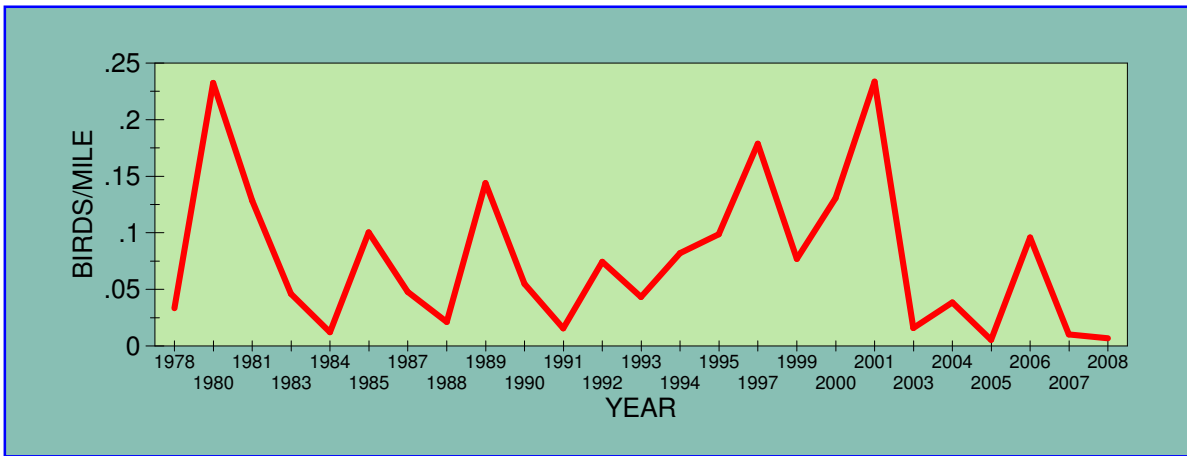

PINE GROSBEAK