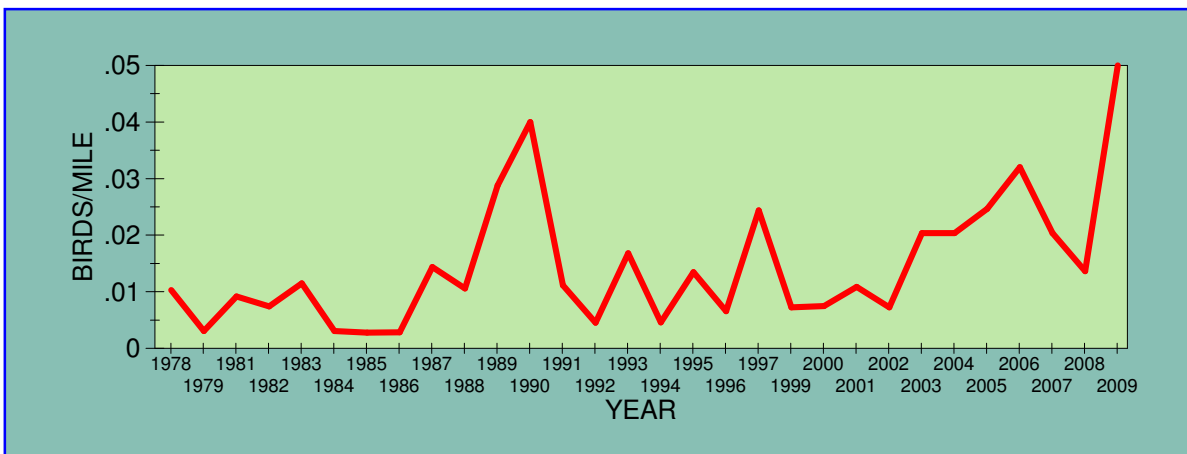

PILEATED WOODPECKER