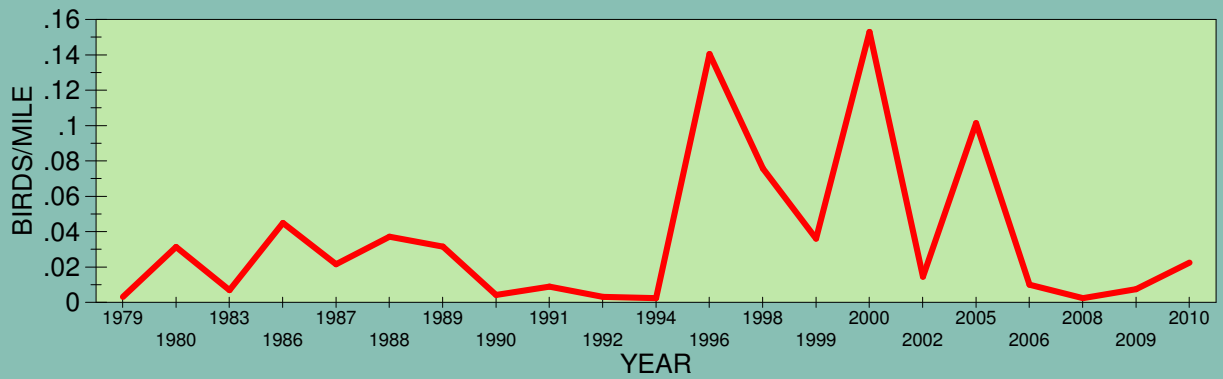

POPULATION TRENDS OF SELECTED SPECIES
1979 - 2010
Christmas Bird Count, Bemidji, Minnesota

AMERICAN CROW

AMERICAN GOLDFINCH

BOHEMIAN WAXWING

CANADA GOOSE

COMMON REDPOLL

DOWNY WOODPECKER

EVENING GROSBEAK

MALLARD

PILEATED WOODPECKER

PINE GROSBEAK

PINE SISKIN

PURPLE FINCH

RED CROSSBILL

RED-BREASTED NUTHATCH

SNOW BUNTING